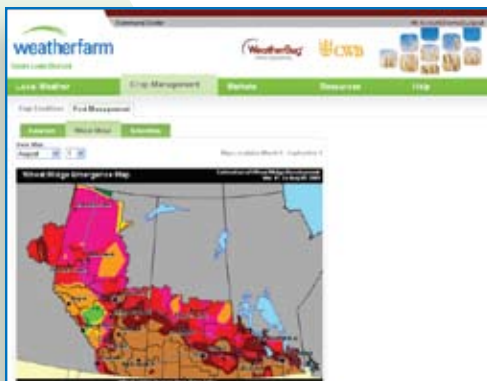

Become part of WeatherFarm™, an innovative, Prairie-wide weather network that's focused on agriculture in Western Canada.

Simplify your farm management decisions with up-to-the-minute weather information from your own fields. Our package of weather-monitoring equipment and services has been designed with your needs in mind.

A basic WeatherFarm station package is available to farmers for $1,750. It includes:

- Weather station with sensors, solar panel and wireless transmitter
- Wireless repeater
- An IP data logger that uploads your information to the Internet – without having to worry whether your computer is turned on.
- Professional installation
- Five years of annual maintenance, including repairs and parts.

Additional options include soil moisture and temperature probes, UV and solar energy sensors and leaf wetness monitors. Cameras are also available. The affordable price of this package is made possible by WeatherFarm sponsors, listed at weatherfarm.com.