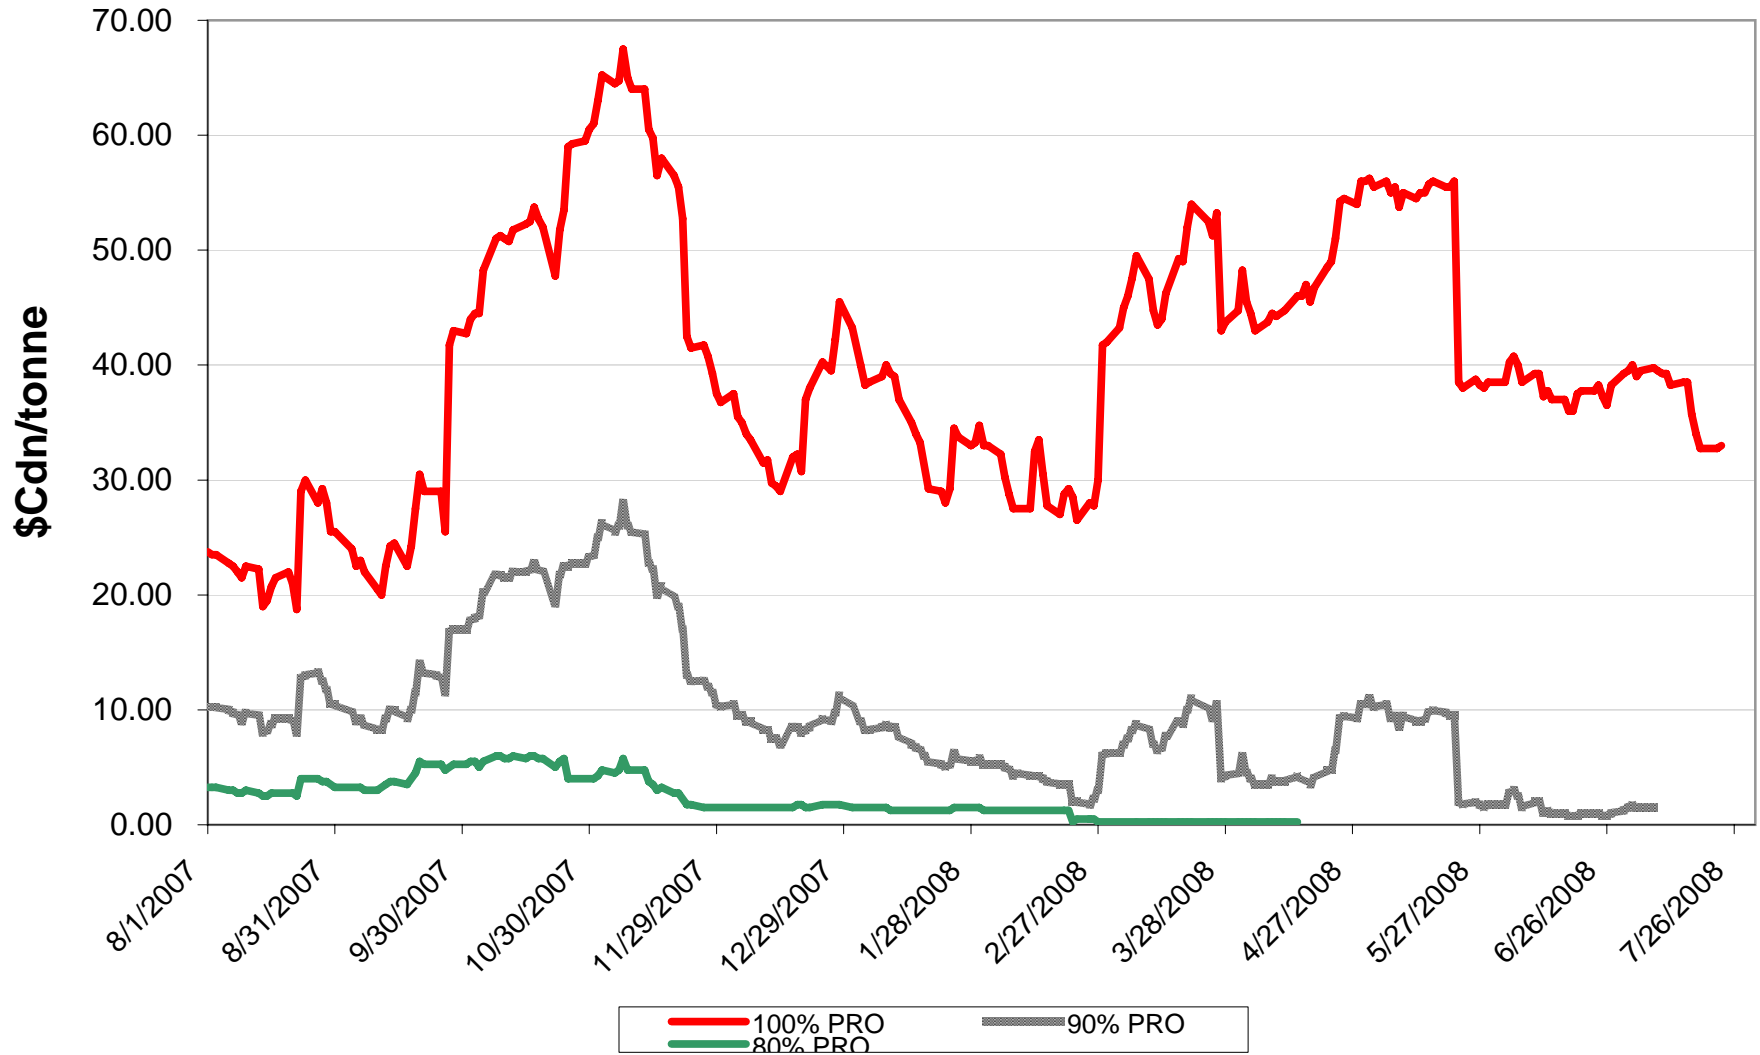

2007/08 1 CWRS 13.5 & 1 CWHWS 13.5 Wheat EPV Discounts

Sign up period: Aug. 01, 2007 to July 31, 2008

2007/08 1 CWES Wheat EPV Discounts

Sign up period: Aug. 01, 2007 to July 31, 2008

2007/08 1 CPRS, 1 CPSW & 1 CWRW Wheat EPV Discounts

Sign up period: Aug. 01, 2007 to July 31, 2008

2007/08 1 CWSWS EPV Discounts

Sign up period: Aug. 01, 2007 to July 31, 2008

2007/08 CW FEED Wheat EPV Discounts

Sign up period: Aug. 1, 2007 to July 31, 2008

2007/08 1 CWAD 13.0 EPV Discounts

Sign up period: Aug. 1, 2007 to July 31, 2008

2007/08 4 CW CWAD Durum EPV Discounts

Sign up period: Aug. 1, 2007 to July 31, 2008

2007/08 5 CW CWAD Durum EPV Discounts

Sign up period: Aug 1, 2007 to July 31, 2008

2007/08 1 CW Barley EPV Discounts - Pool A

Sign up period: Aug. 13, 2007 to January 31, 2008

2007/08 1 CW Barley EPV Discounts - Pool B

Sign up period: March 7, 2008 to July 31, 2008

2007/08 Selected Barley EPV Discounts