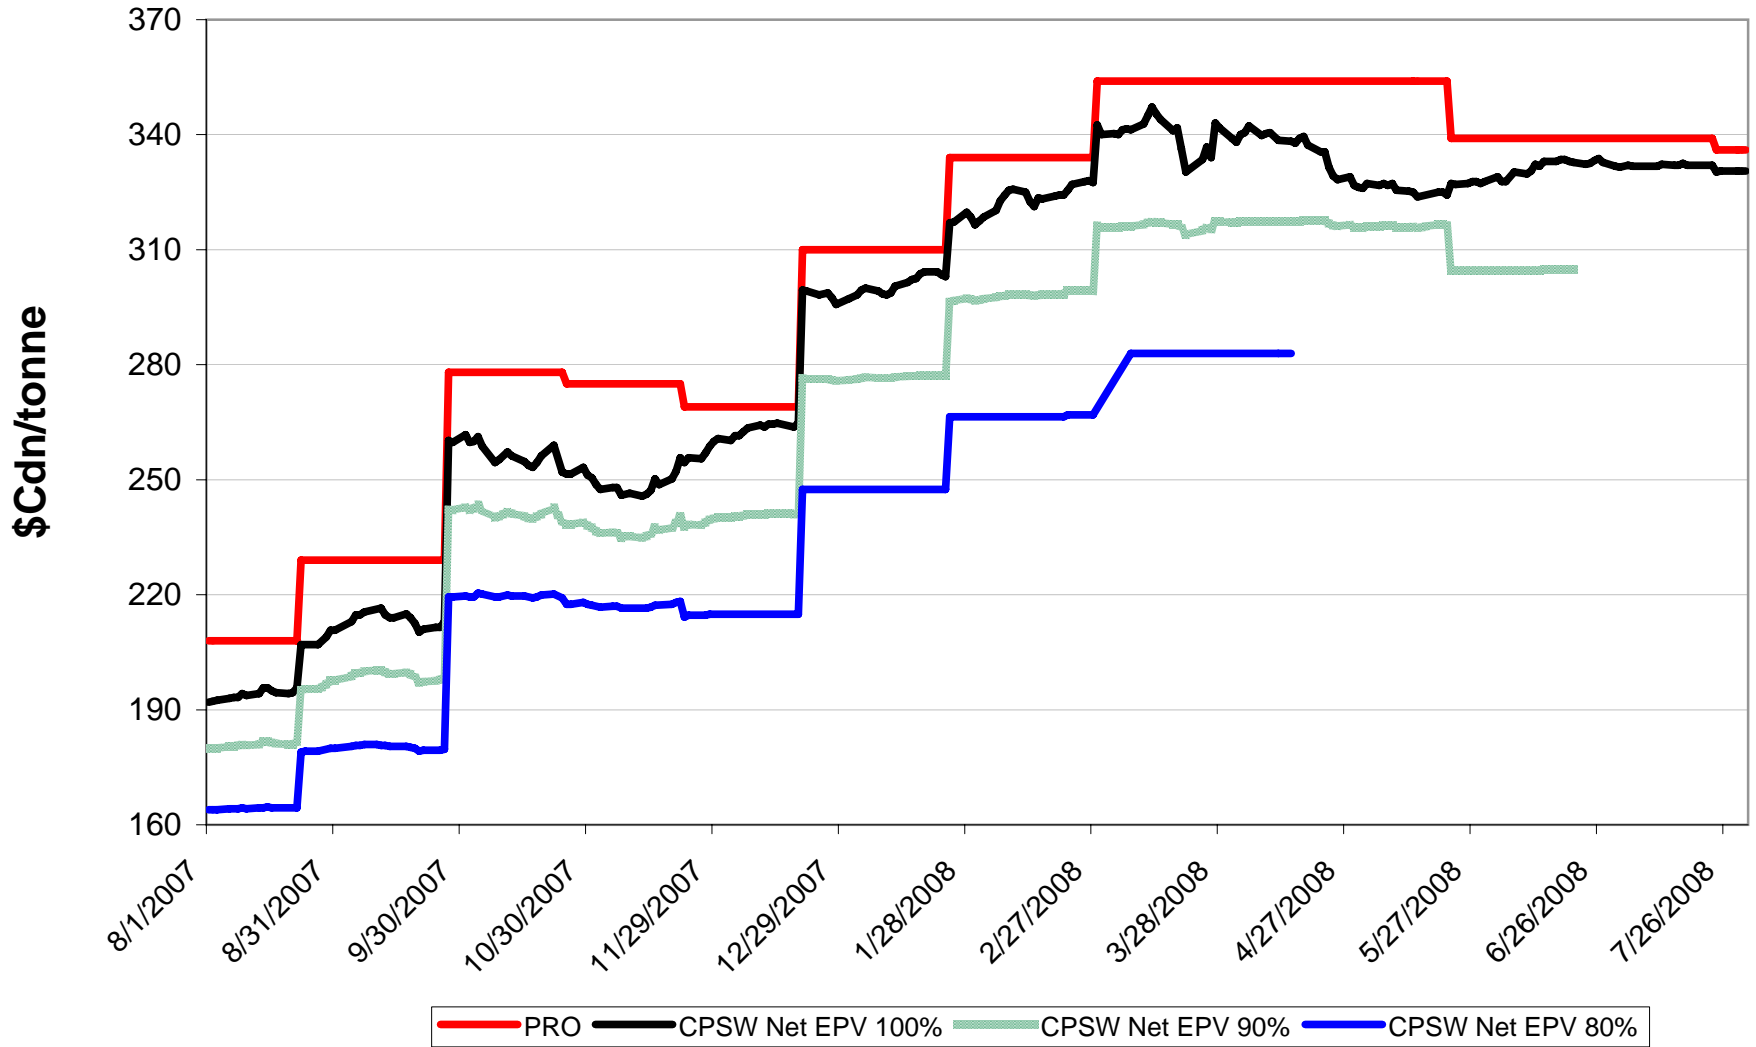

2007/08 1 CW Barley EPV Discounts - Pool A

Sign up period: Aug. 13, 2007 to January 31, 2008

2007/08 1 CW Barley EPV Discounts - Pool B

Sign up period: March 7, 2008 to July 31, 2008

2007/08 Selected Barley EPV Discounts

Sign up period: Aug. 1, 2007 to July 31, 2008

2007/08 1 CWRS 13.5 & 1 CWHWS 13.5 Net EPVs

Sign up period: Aug. 1, 2007 to July 31, 2008

2007/08 1 CWES Net EPVs

Sign up period: Aug. 01, 2007 to July 31, 2008

2007/08 1 CPSR Net EPVs

Sign up period: Aug. 01, 2007 to July 31, 2008

2007/08 1 CPSW Net EPVs

Sign up period: Aug. 01, 2007 to July 31, 2008

2007/08 1 CWRW Net EPVs

Sign up period: Aug. 01, 2007 to July 31, 2008

2007/08 1 CWSWS Net EPVs

Sign up period: Aug. 01, 2007 to July 31, 2008

2007/08 1 CWAD 13.0 Net EPVs

Sign up period: Aug. 1, 2007 to July 31, 2008

2007/08 1 CW Barley Net EPVs - Pool A

Sign up period: Aug. 13, 2007 to January 31, 2008