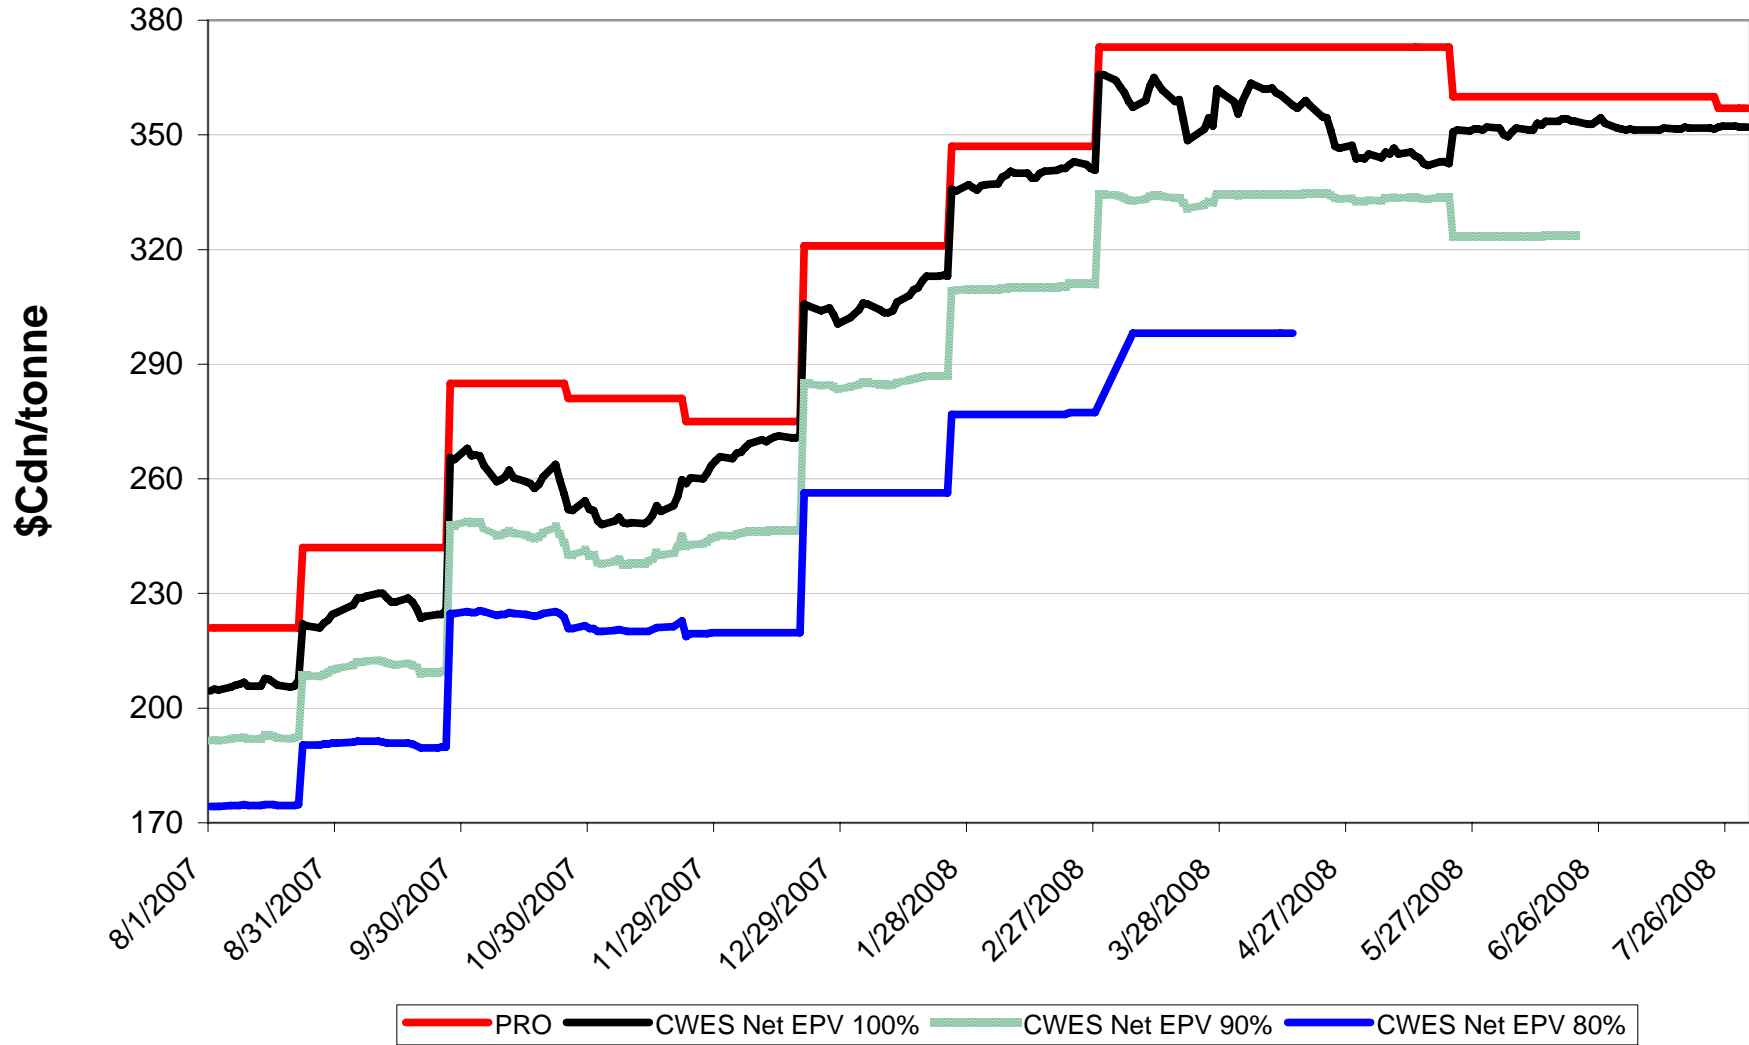

2007/08 1 CW Barley EPV Discounts - Pool A

Sign up period: Aug. 13, 2007 to January 31, 2008

2007/08 1 CW Barley EPV Discounts - Pool B

Sign up period: March 7, 2008 to July 31, 2008

2007/08 Selected Barley EPV Discounts

Sign up period: Aug. 1, 2007 to July 31, 2008

2007/08 1 CWRS 13.5 & 1 CWHWS 13.5 Net EPVs

Sign up period: Aug. 1, 2007 to July 31, 2008

2007/08 1 CWES Net EPVs

Sign up period: Aug. 01, 2007 to July 31, 2008

2007/08 1 CPSR Net EPVs

Sign up period: Aug. 01, 2007 to July 31, 2008

2007/08 1 CPSW Net EPVs

Sign up period: Aug. 01, 2007 to July 31, 2008

2007/08 1 CWRW Net EPVs

Sign up period: Aug. 01, 2007 to July 31, 2008

2007/08 1 CWSWS Net EPVs

Sign up period: Aug. 01, 2007 to July 31, 2008

2007/08 1 CWAD 13.0 Net EPVs

Sign up period: Aug. 1, 2007 to July 31, 2008

2007/08 1 CW Barley Net EPVs - Pool A

Sign up period: Aug. 13, 2007 to January 31, 2008