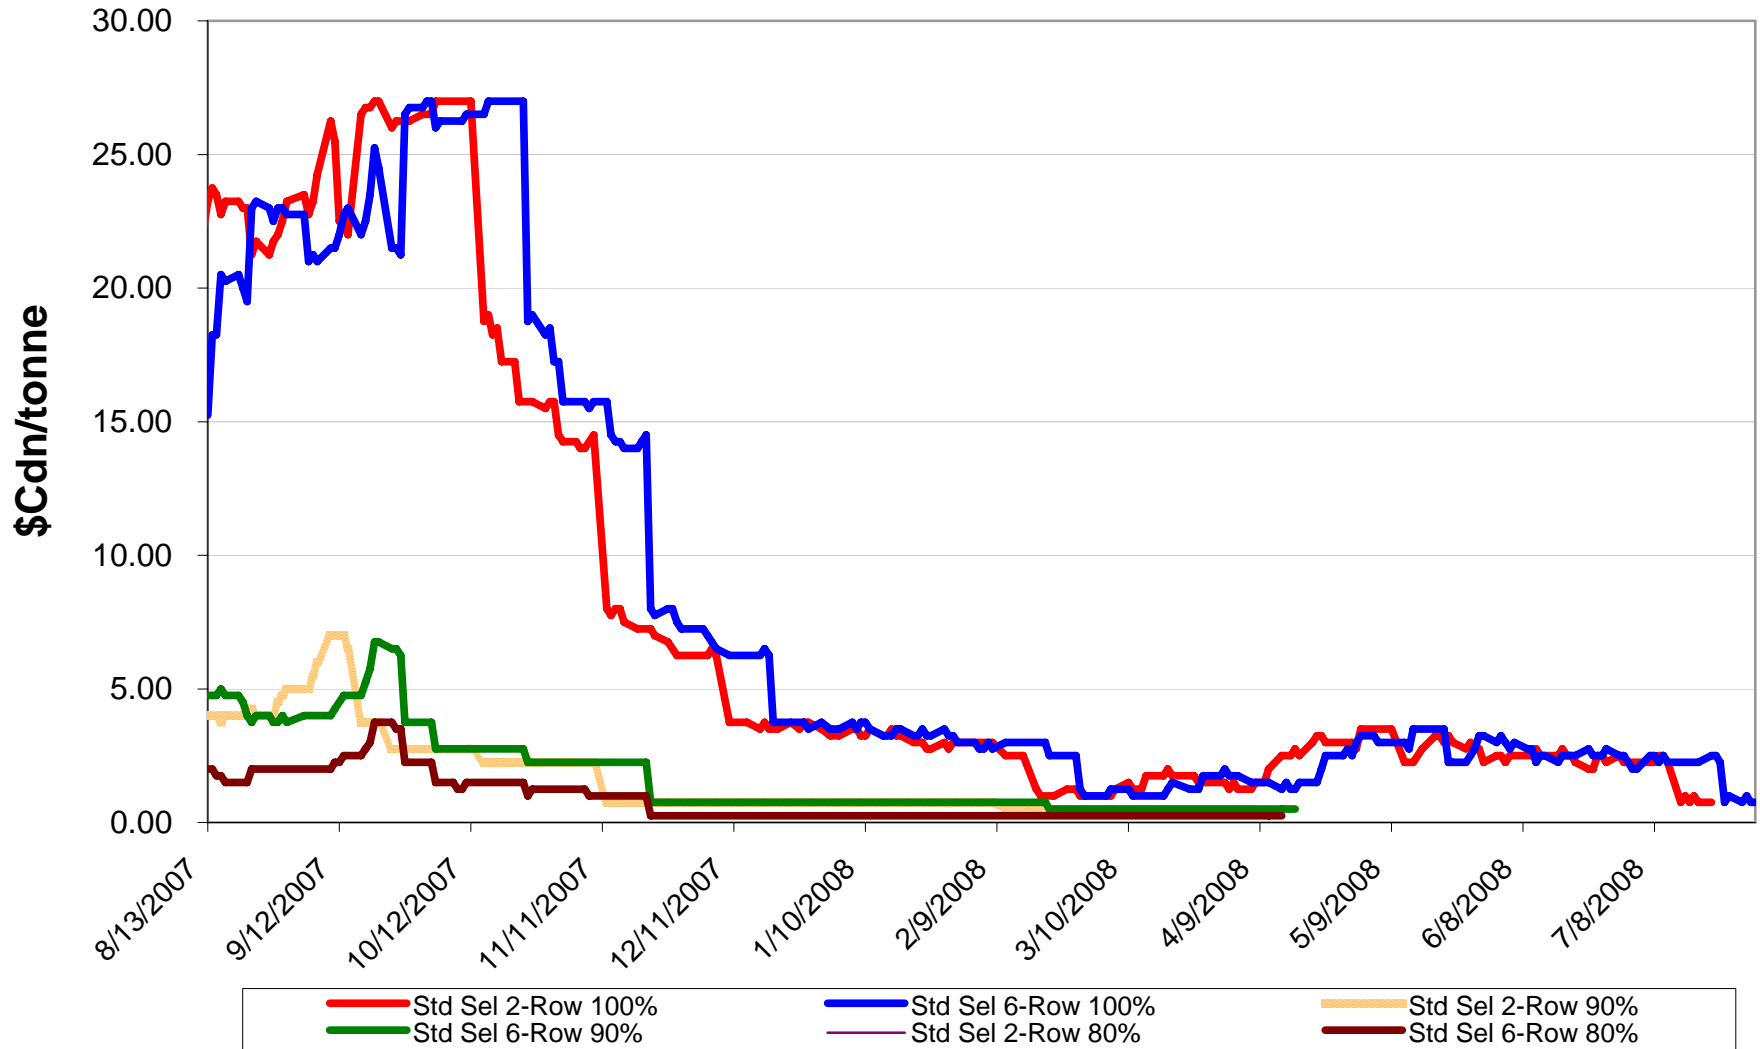

2007/08 1 CW Barley EPV Discounts - Pool A

Sign up period: Aug. 13, 2007 to January 31, 2008

2007/08 1 CW Barley EPV Discounts - Pool B

Sign up period: March 7, 2008 to July 31, 2008

2007/08 Selected Barley EPV Discounts

Sign up period: Aug. 1, 2007 to July 31, 2008

2007/08 1 CWRS 13.5 & 1 CWHWS 13.5 Net EPVs

Sign up period: Aug. 1, 2007 to July 31, 2008

2007/08 1 CWES Net EPVs

Sign up period: Aug. 01, 2007 to July 31, 2008