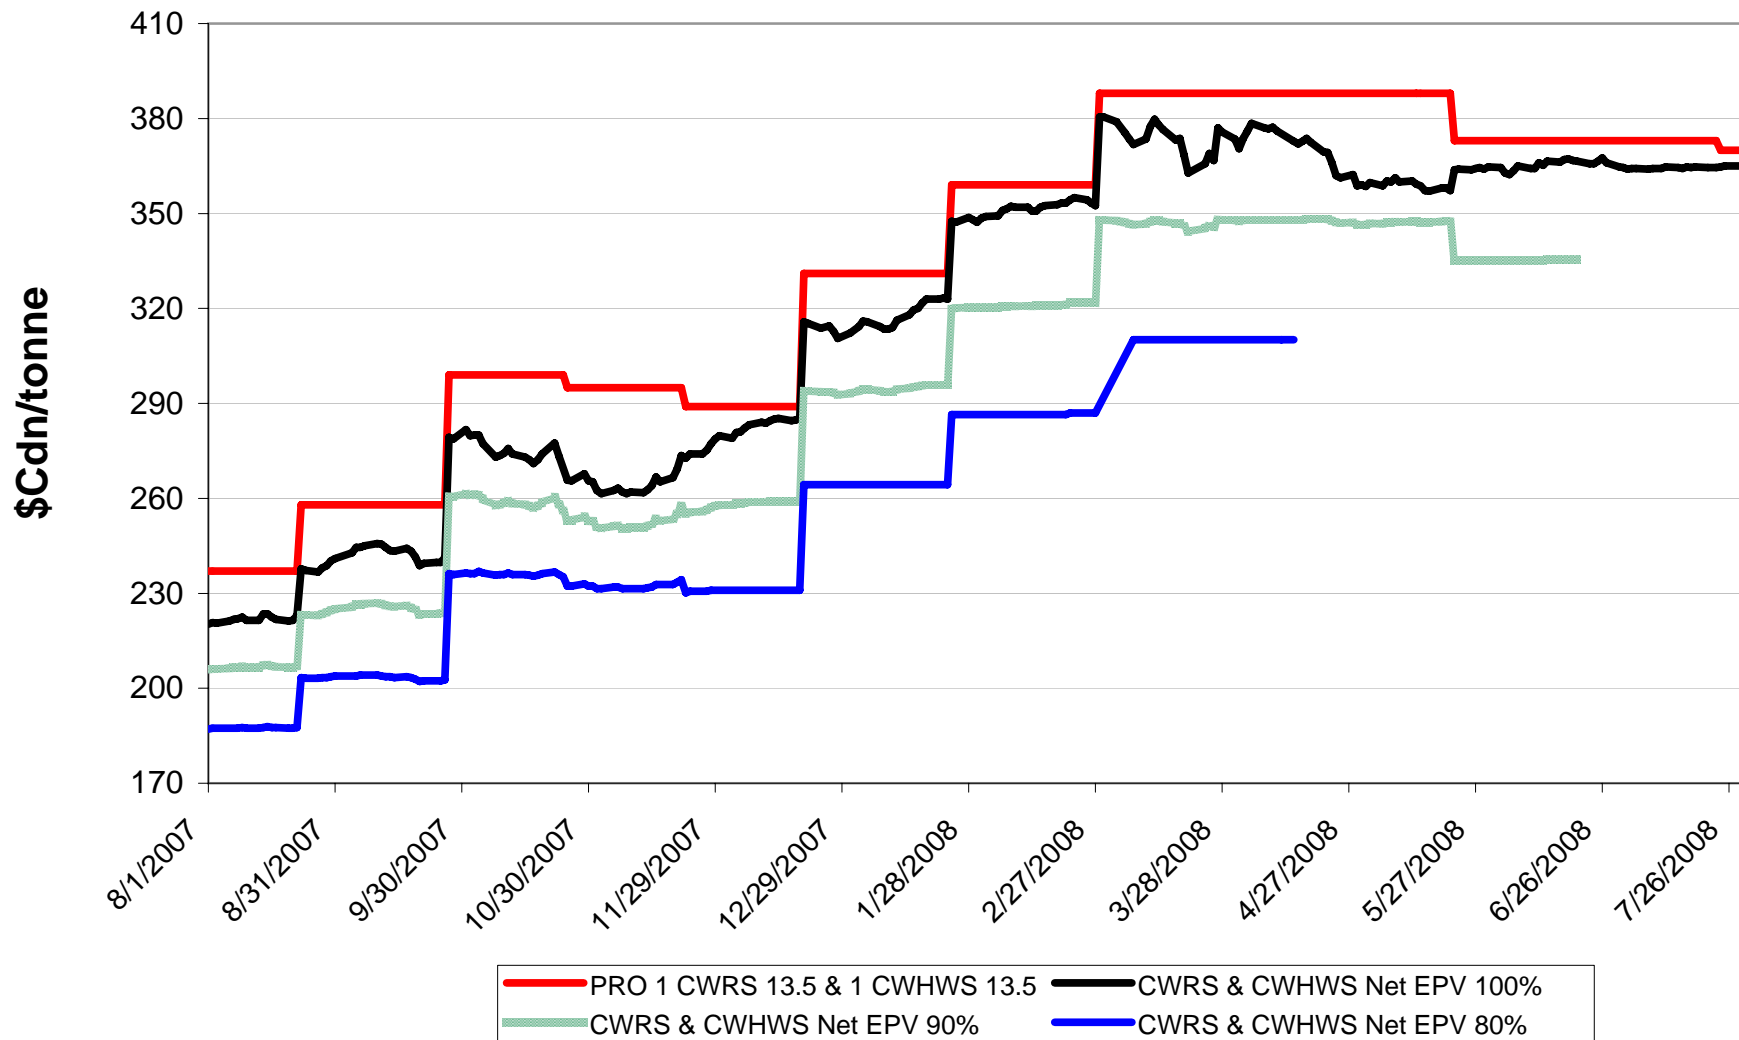

2007/08 1 CW Barley EPV Discounts - Pool A

Sign up period: Aug. 13, 2007 to January 31, 2008

2007/08 1 CW Barley EPV Discounts - Pool B

Sign up period: March 7, 2008 to July 31, 2008

2007/08 Selected Barley EPV Discounts

Sign up period: Aug. 1, 2007 to July 31, 2008

2007/08 1 CWRS 13.5 & 1 CWHWS 13.5 Net EPVs

Sign up period: Aug. 1, 2007 to July 31, 2008

2007/08 1 CWES Net EPVs

Sign up period: Aug. 01, 2007 to July 31, 2008

2007/08 1 CPSR Net EPVs

Sign up period: Aug. 01, 2007 to July 31, 2008

2007/08 1 CPSW Net EPVs

Sign up period: Aug. 01, 2007 to July 31, 2008

2007/08 1 CWRW Net EPVs

Sign up period: Aug. 01, 2007 to July 31, 2008