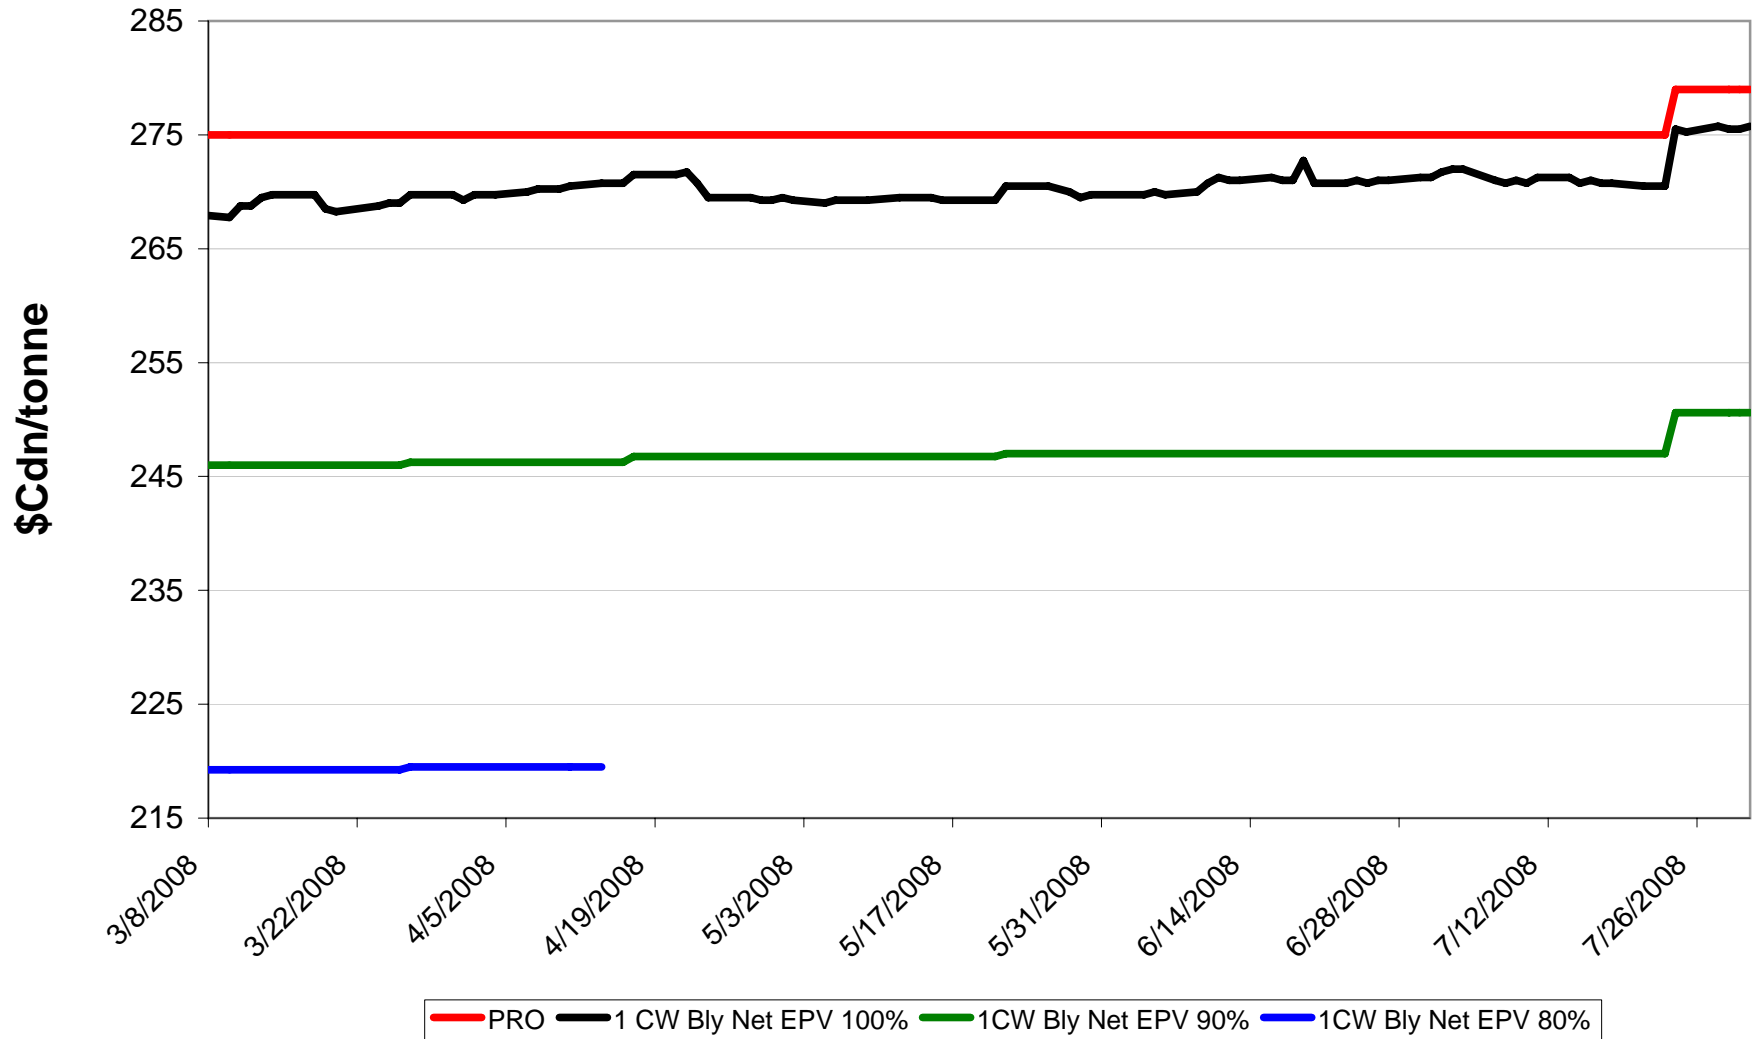

2007/08 1 CWSWS Net EPVs

Sign up period: Aug. 01, 2007 to July 31, 2008

2007/08 1 CWAD 13.0 Net EPVs

Sign up period: Aug. 1, 2007 to July 31, 2008

2007/08 1 CW Barley Net EPVs - Pool A

Sign up period: Aug. 13, 2007 to January 31, 2008

2007/08 1 CW Barley Net EPVs - Pool B

Sign up period: March 7, 2008 to July 31, 2008

2007/08 Std Select Two-Row Net EPVs

Sign up period: Aug. 13, 2007 to July 31, 2008

2007/08 Std Select Six-Row Net EPVs

Sign up period: Aug. 13, 2007 to July 31, 2008