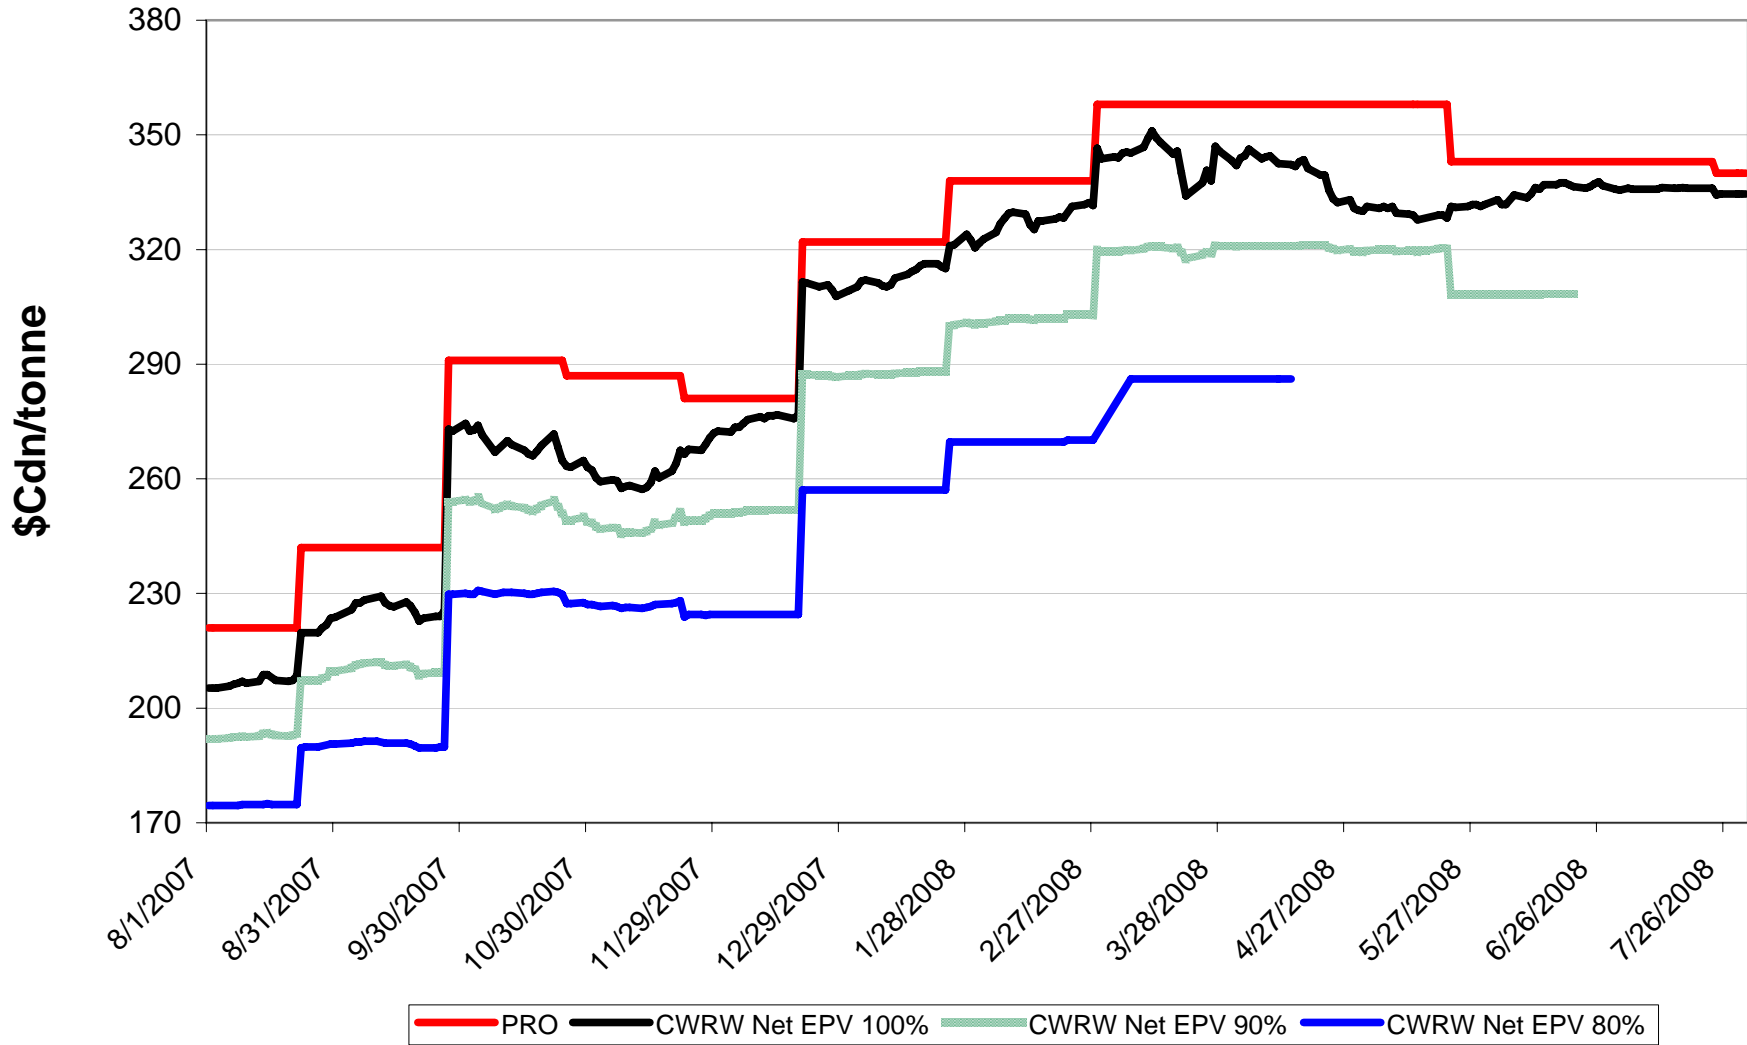

Sign up period: Aug. 1, 2007 to July 31, 2008

2007/08 1 CWRS 13.5 & 1 CWHWS 13.5 Net EPVs

Sign up period: Aug. 1, 2007 to July 31, 2008

2007/08 1 CWES Net EPVs

Sign up period: Aug. 01, 2007 to July 31, 2008

2007/08 1 CPSR Net EPVs

Sign up period: Aug. 01, 2007 to July 31, 2008

2007/08 1 CPSW Net EPVs

Sign up period: Aug. 01, 2007 to July 31, 2008

2007/08 1 CWRW Net EPVs

Sign up period: Aug. 01, 2007 to July 31, 2008

2007/08 1 CWSWS Net EPVs

Sign up period: Aug. 01, 2007 to July 31, 2008

2007/08 1 CWAD 13.0 Net EPVs

Sign up period: Aug. 1, 2007 to July 31, 2008

2007/08 1 CW Barley Net EPVs - Pool A

Sign up period: Aug. 13, 2007 to January 31, 2008

2007/08 1 CW Barley Net EPVs - Pool B

Sign up period: March 7, 2008 to July 31, 2008

2007/08 Std Select Two-Row Net EPVs

Sign up period: Aug. 13, 2007 to July 31, 2008

2007/08 Std Select Six-Row Net EPVs

Sign up period: Aug. 13, 2007 to July 31, 2008