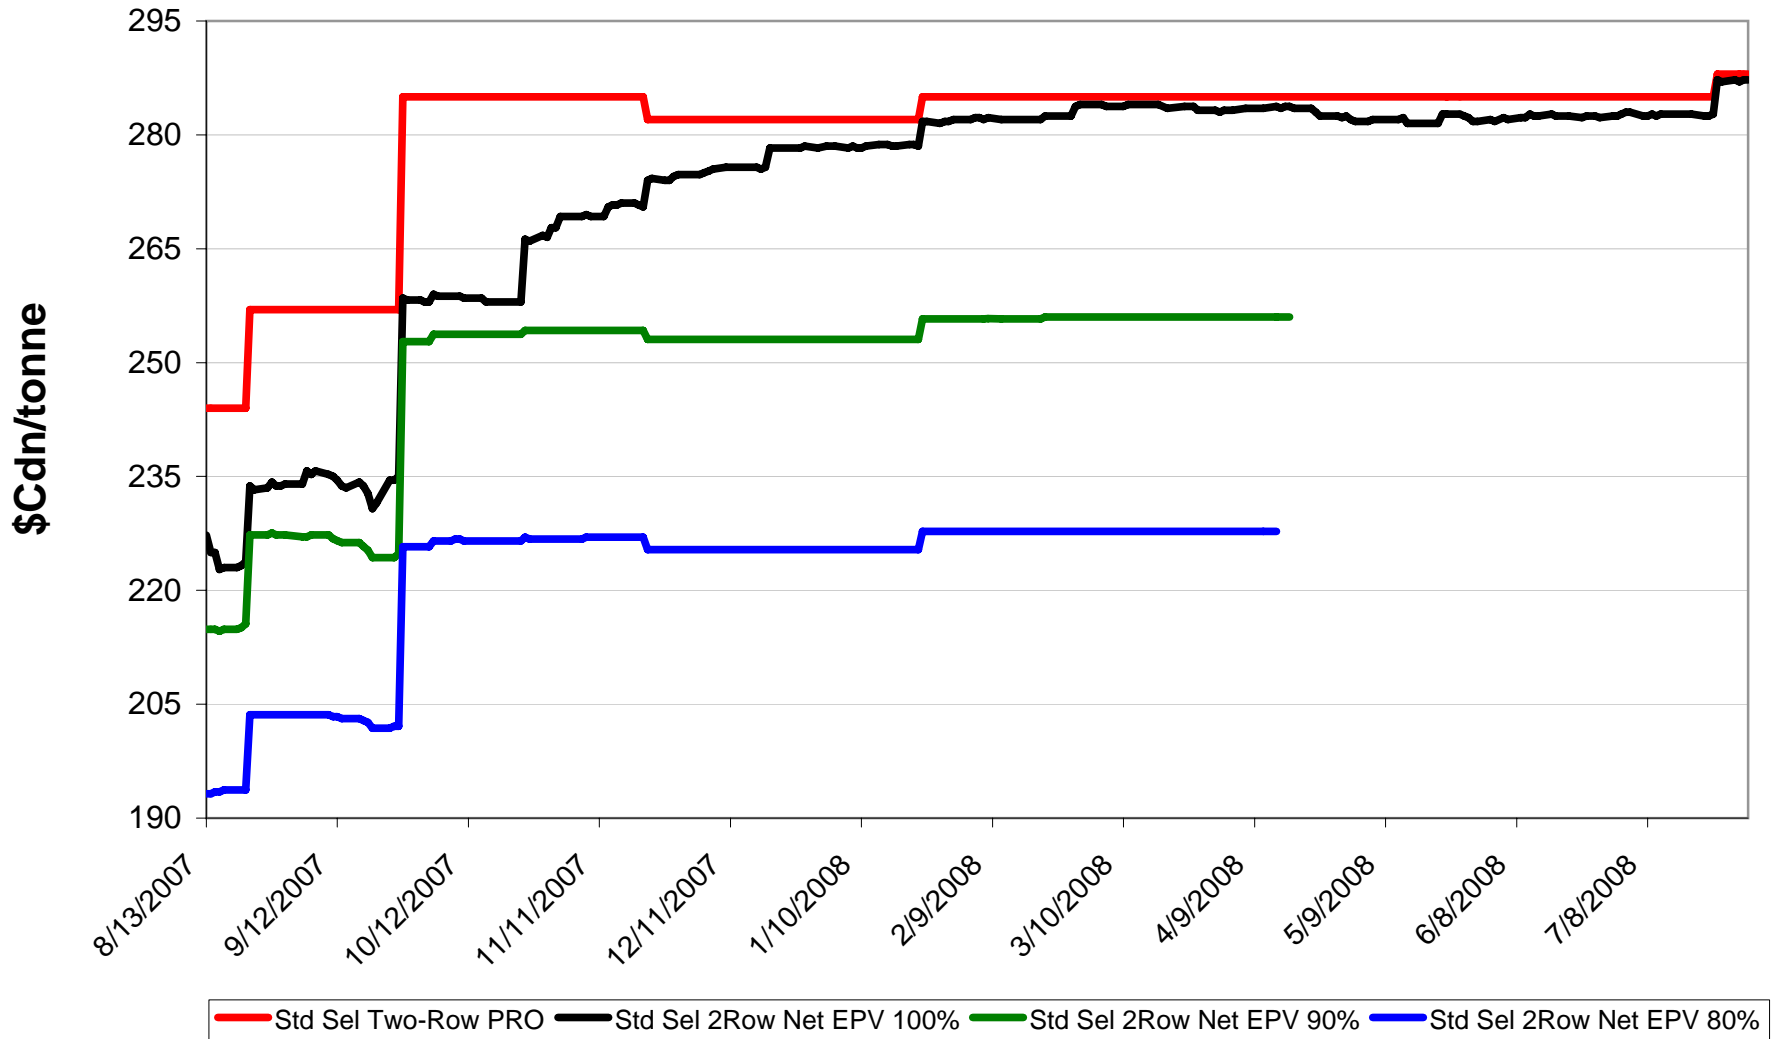

Sign up period: Aug. 1, 2007 to July 31, 2008

2007/08 1 CWRS 13.5 & 1 CWHWS 13.5 Net EPVs

Sign up period: Aug. 1, 2007 to July 31, 2008

2007/08 1 CWES Net EPVs

Sign up period: Aug. 01, 2007 to July 31, 2008

2007/08 1 CPSR Net EPVs

Sign up period: Aug. 01, 2007 to July 31, 2008

2007/08 1 CPSW Net EPVs

Sign up period: Aug. 01, 2007 to July 31, 2008

2007/08 1 CWRW Net EPVs

Sign up period: Aug. 01, 2007 to July 31, 2008

2007/08 1 CWSWS Net EPVs

Sign up period: Aug. 01, 2007 to July 31, 2008

2007/08 1 CWAD 13.0 Net EPVs

Sign up period: Aug. 1, 2007 to July 31, 2008

2007/08 1 CW Barley Net EPVs - Pool A

Sign up period: Aug. 13, 2007 to January 31, 2008

2007/08 1 CW Barley Net EPVs - Pool B

Sign up period: March 7, 2008 to July 31, 2008

2007/08 Std Select Two-Row Net EPVs

Sign up period: Aug. 13, 2007 to July 31, 2008

2007/08 Std Select Six-Row Net EPVs

Sign up period: Aug. 13, 2007 to July 31, 2008