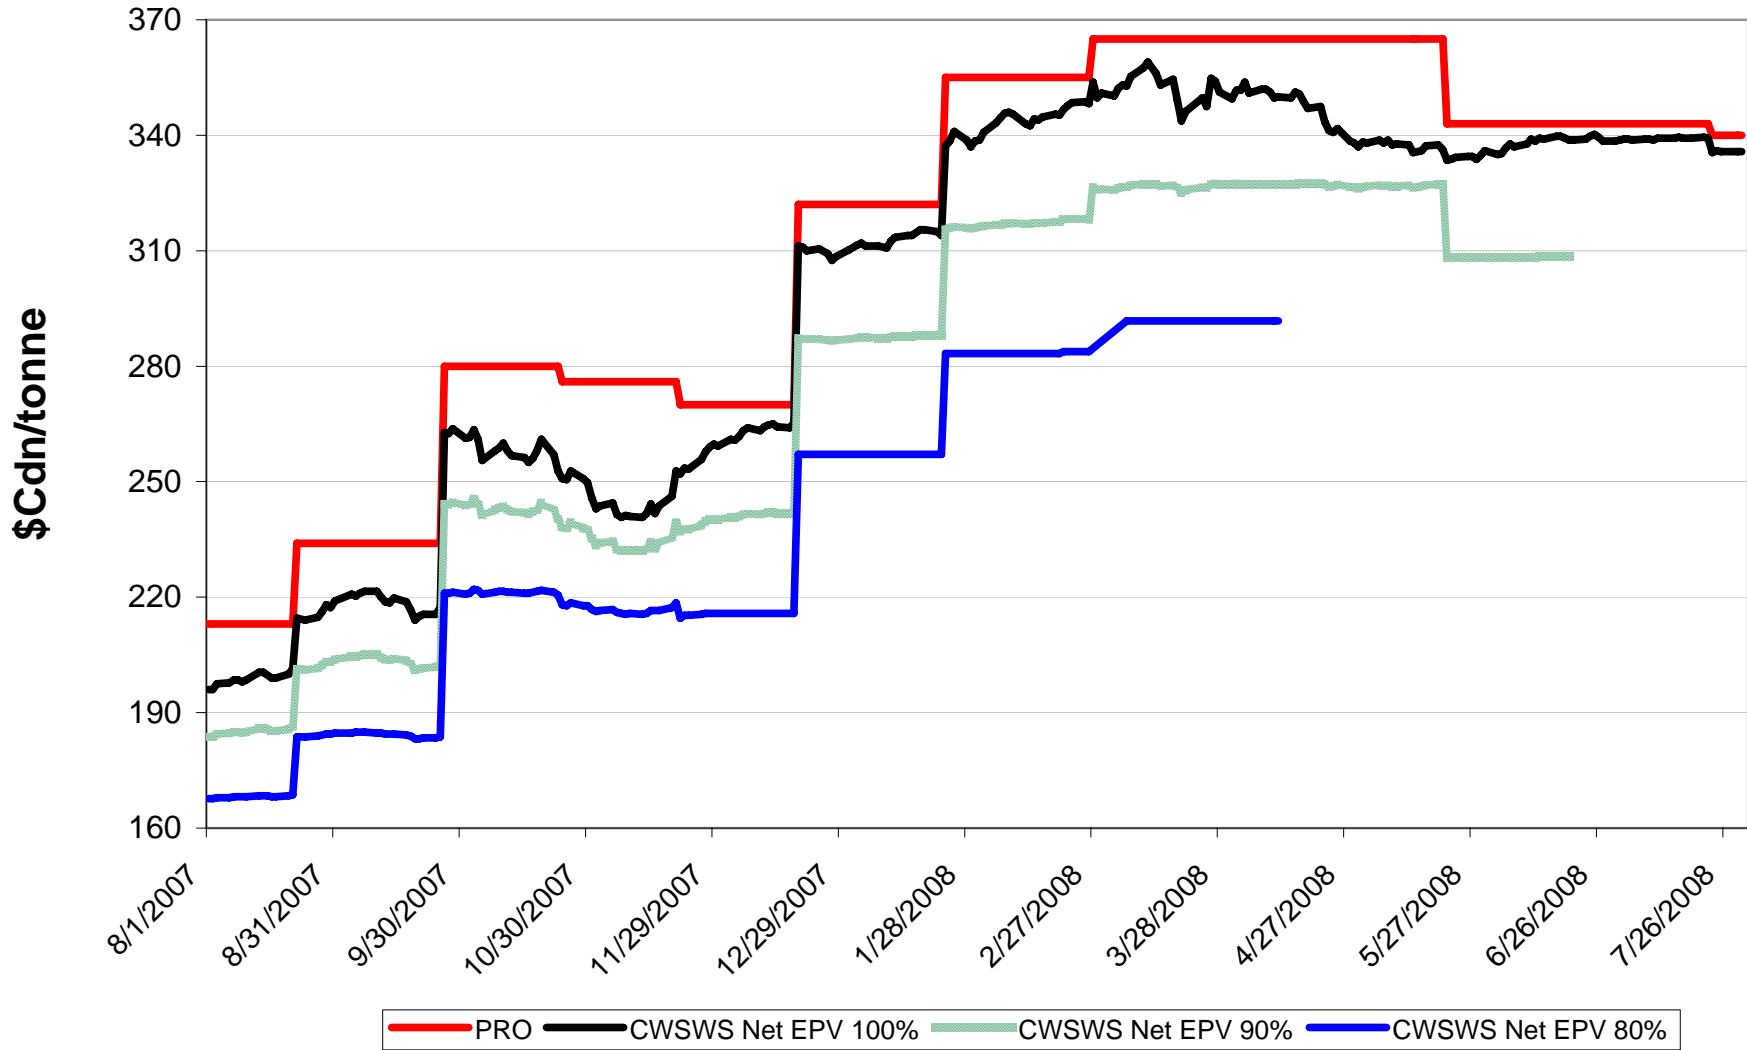

Sign up period: Aug. 1, 2007 to July 31, 2008

2007/08 1 CWRS 13.5 & 1 CWHWS 13.5 Net EPVs

Sign up period: Aug. 1, 2007 to July 31, 2008

2007/08 1 CWES Net EPVs

Sign up period: Aug. 01, 2007 to July 31, 2008

2007/08 1 CPSR Net EPVs

Sign up period: Aug. 01, 2007 to July 31, 2008

2007/08 1 CPSW Net EPVs

Sign up period: Aug. 01, 2007 to July 31, 2008

2007/08 1 CWRW Net EPVs

Sign up period: Aug. 01, 2007 to July 31, 2008

2007/08 1 CWSWS Net EPVs

Sign up period: Aug. 01, 2007 to July 31, 2008

2007/08 1 CWAD 13.0 Net EPVs

Sign up period: Aug. 1, 2007 to July 31, 2008

2007/08 1 CW Barley Net EPVs - Pool A

Sign up period: Aug. 13, 2007 to January 31, 2008

2007/08 1 CW Barley Net EPVs - Pool B

Sign up period: March 7, 2008 to July 31, 2008

2007/08 Std Select Two-Row Net EPVs

Sign up period: Aug. 13, 2007 to July 31, 2008

2007/08 Std Select Six-Row Net EPVs

Sign up period: Aug. 13, 2007 to July 31, 2008