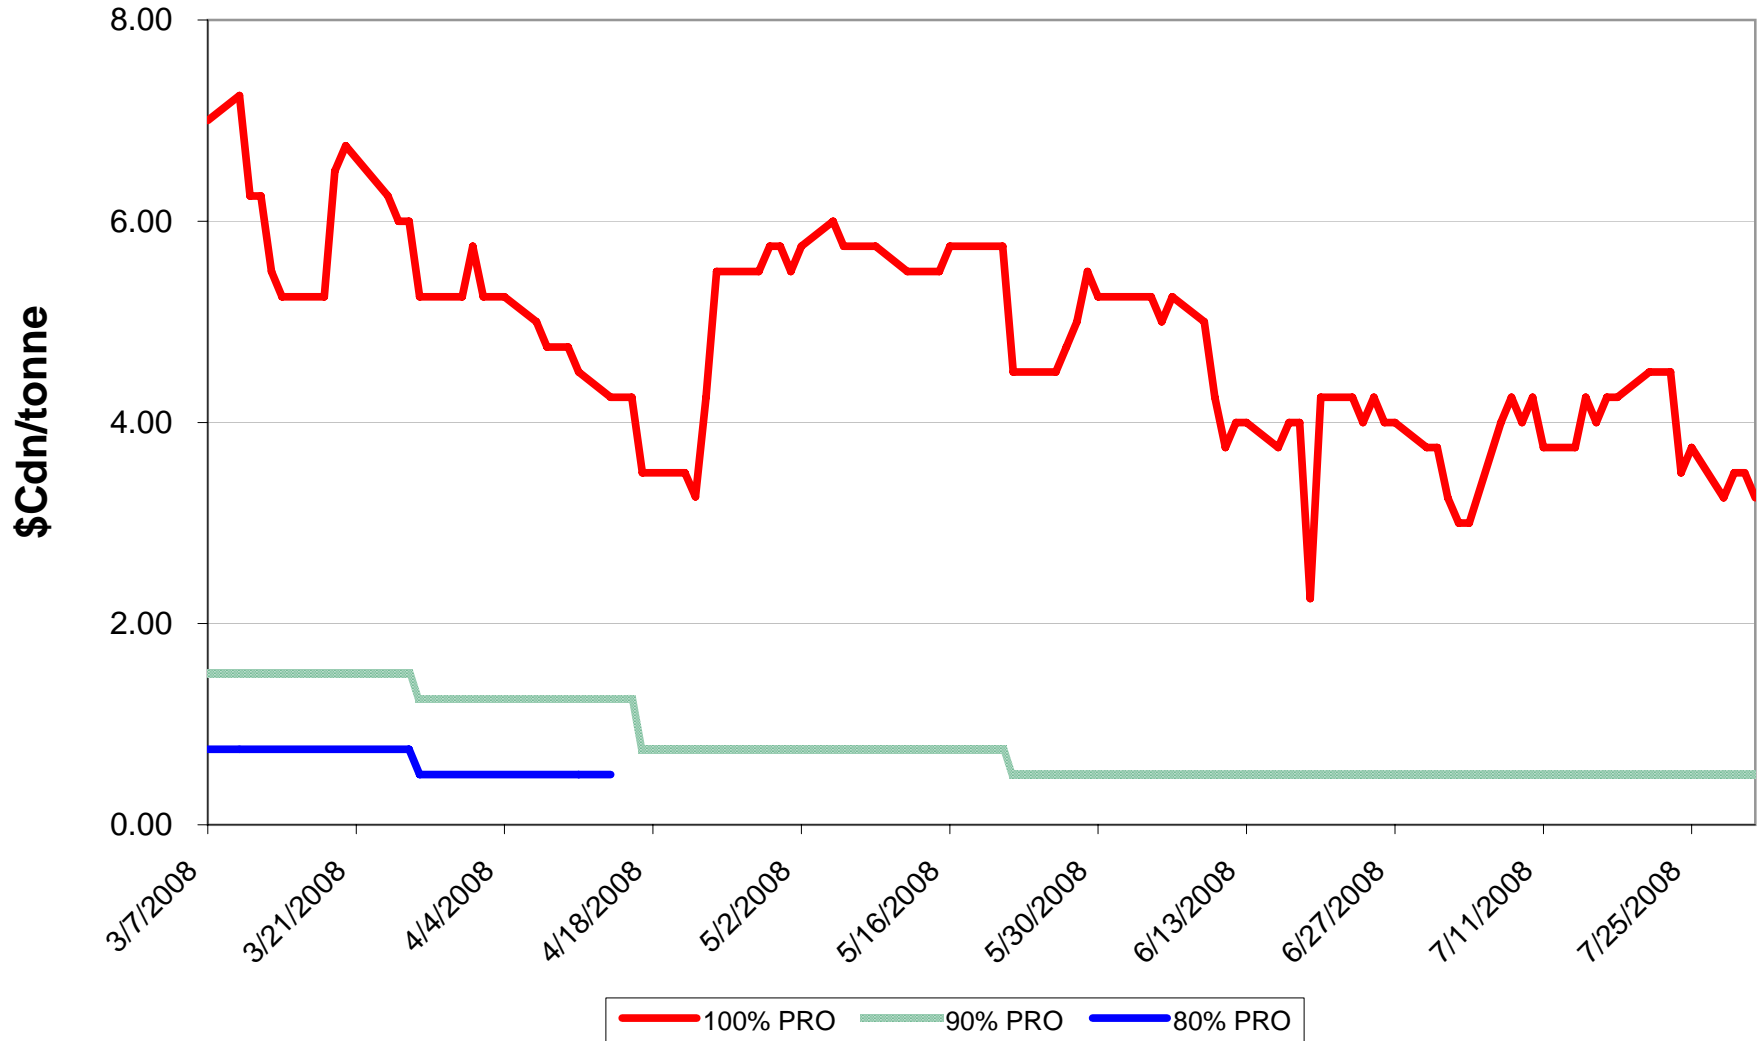

2007/08 1 CWAD 13.0 EPV Discounts

Sign up period: Aug. 1, 2007 to July 31, 2008

2007/08 4 CW CWAD Durum EPV Discounts

Sign up period: Aug. 1, 2007 to July 31, 2008

2007/08 5 CW CWAD Durum EPV Discounts

Sign up period: Aug 1, 2007 to July 31, 2008

2007/08 1 CW Barley EPV Discounts - Pool A

Sign up period: Aug. 13, 2007 to January 31, 2008

2007/08 1 CW Barley EPV Discounts - Pool B

Sign up period: March 7, 2008 to July 31, 2008

2007/08 Selected Barley EPV Discounts

Sign up period: Aug. 1, 2007 to July 31, 2008

2007/08 1 CWRS 13.5 & 1 CWHWS 13.5 Net EPVs

Sign up period: Aug. 1, 2007 to July 31, 2008

2007/08 1 CWES Net EPVs

Sign up period: Aug. 01, 2007 to July 31, 2008