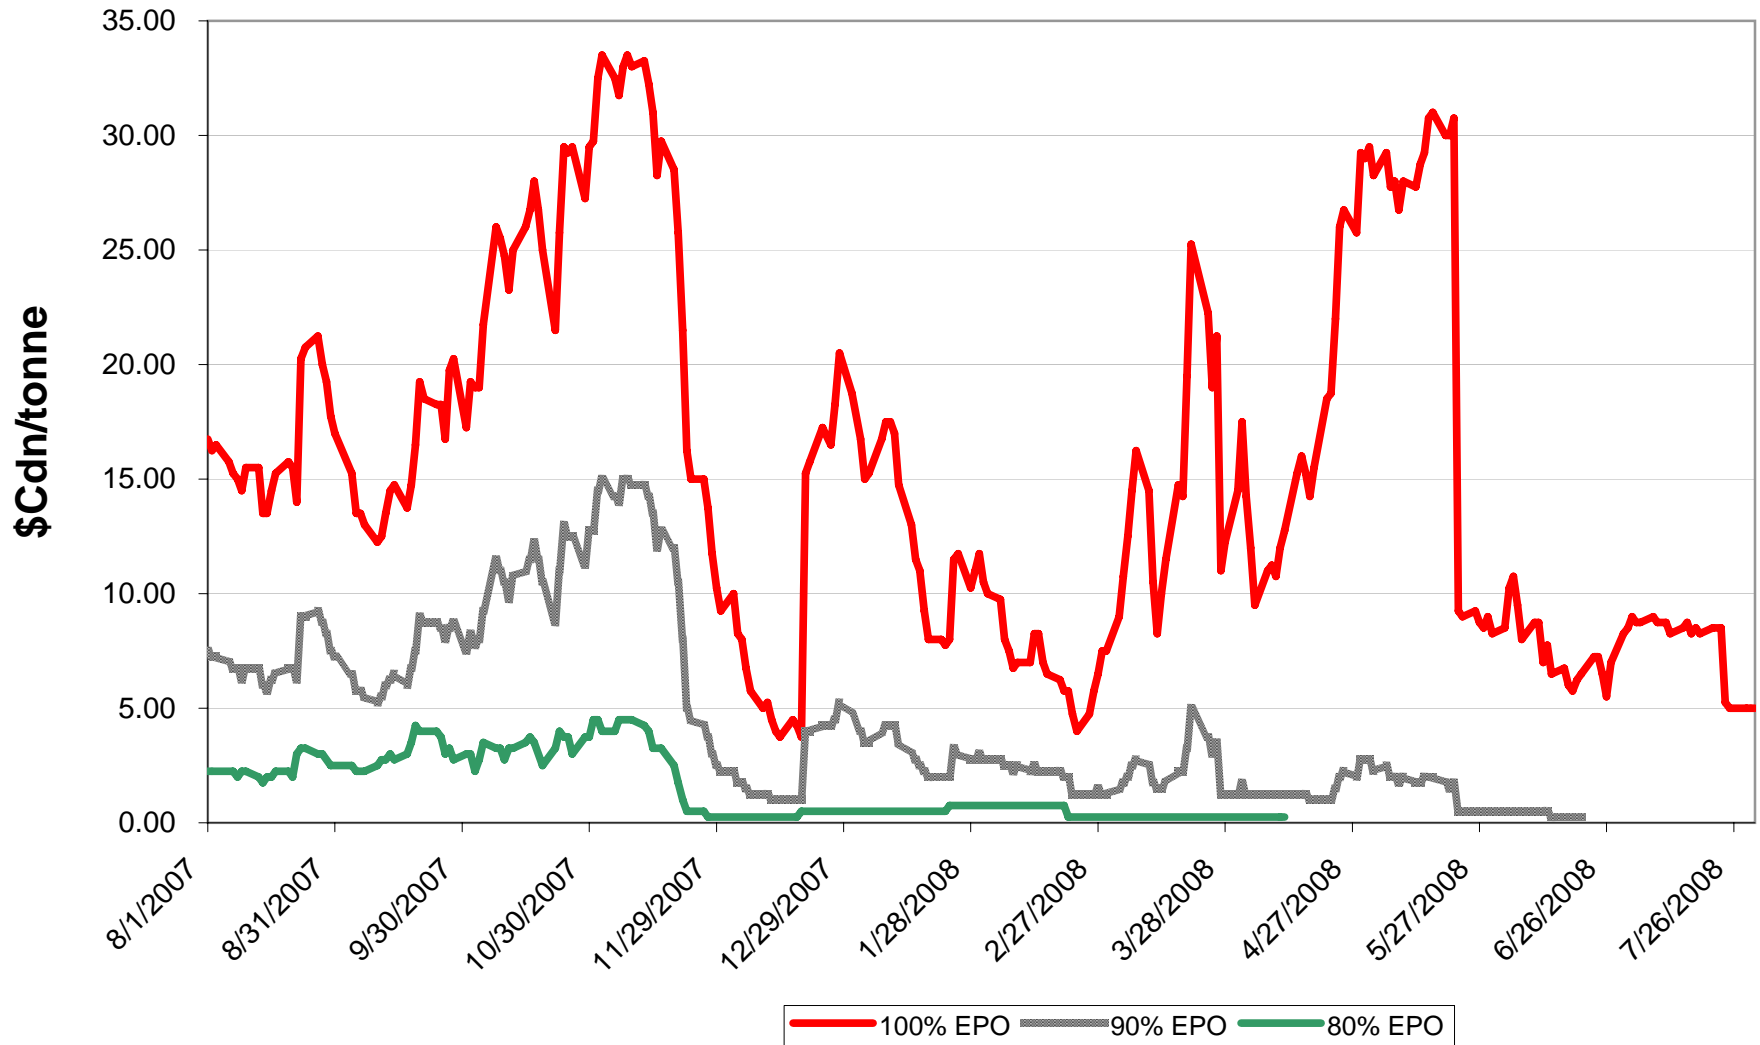

2007/08 1 CWRS 13.5 & 1 CWHWS 13.5 Wheat EPV Discounts

Sign up period: Aug. 01, 2007 to July 31, 2008

2007/08 1 CWES Wheat EPV Discounts

Sign up period: Aug. 01, 2007 to July 31, 2008

2007/08 1 CPRS, 1 CPSW & 1 CWRW Wheat EPV Discounts

Sign up period: Aug. 01, 2007 to July 31, 2008

2007/08 1 CWSWS EPV Discounts

Sign up period: Aug. 01, 2007 to July 31, 2008

2007/08 CW FEED Wheat EPV Discounts

Sign up period: Aug. 1, 2007 to July 31, 2008