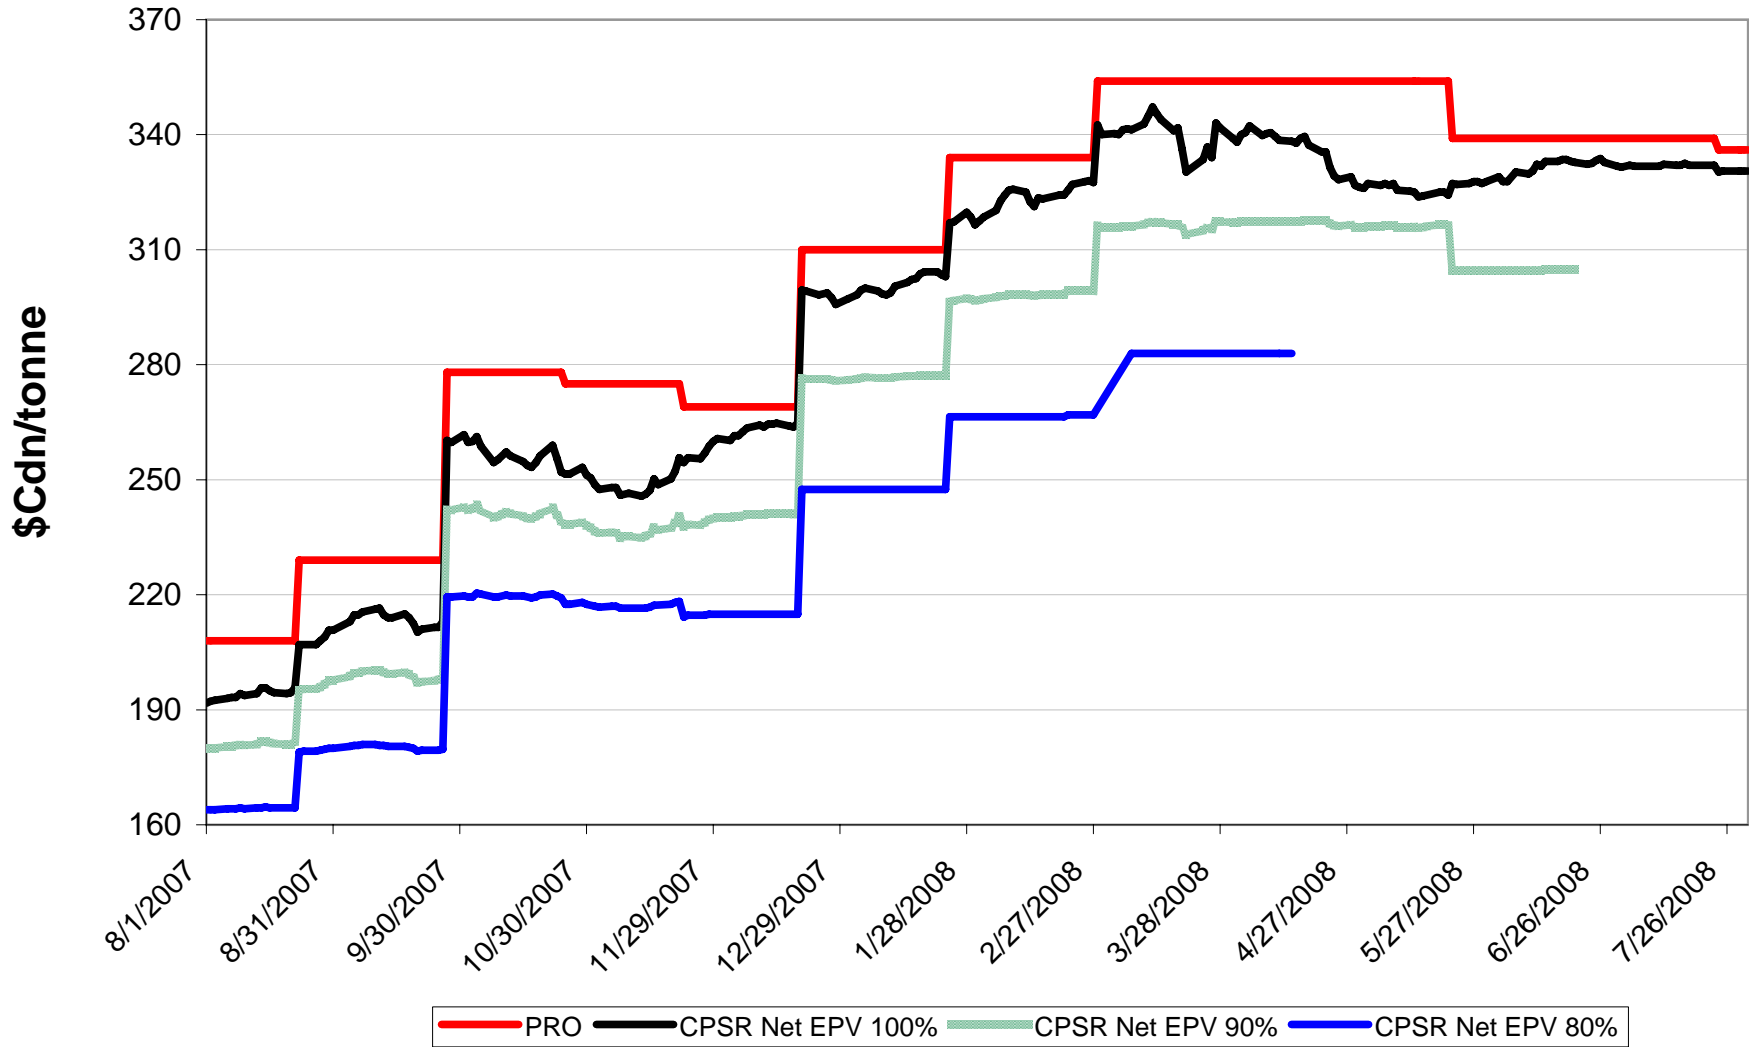

2007/08 1 CW Barley EPV Discounts - Pool A

Sign up period: Aug. 13, 2007 to January 31, 2008

2007/08 1 CW Barley EPV Discounts - Pool B

Sign up period: March 7, 2008 to July 31, 2008

2007/08 Selected Barley EPV Discounts

Sign up period: Aug. 1, 2007 to July 31, 2008

2007/08 1 CWRS 13.5 & 1 CWHWS 13.5 Net EPVs

Sign up period: Aug. 1, 2007 to July 31, 2008

2007/08 1 CWES Net EPVs

Sign up period: Aug. 01, 2007 to July 31, 2008

2007/08 1 CPSR Net EPVs

Sign up period: Aug. 01, 2007 to July 31, 2008

2007/08 1 CPSW Net EPVs

Sign up period: Aug. 01, 2007 to July 31, 2008

2007/08 1 CWRW Net EPVs

Sign up period: Aug. 01, 2007 to July 31, 2008

2007/08 1 CWSWS Net EPVs

Sign up period: Aug. 01, 2007 to July 31, 2008

2007/08 1 CWAD 13.0 Net EPVs

Sign up period: Aug. 1, 2007 to July 31, 2008

2007/08 1 CW Barley Net EPVs - Pool A

Sign up period: Aug. 13, 2007 to January 31, 2008