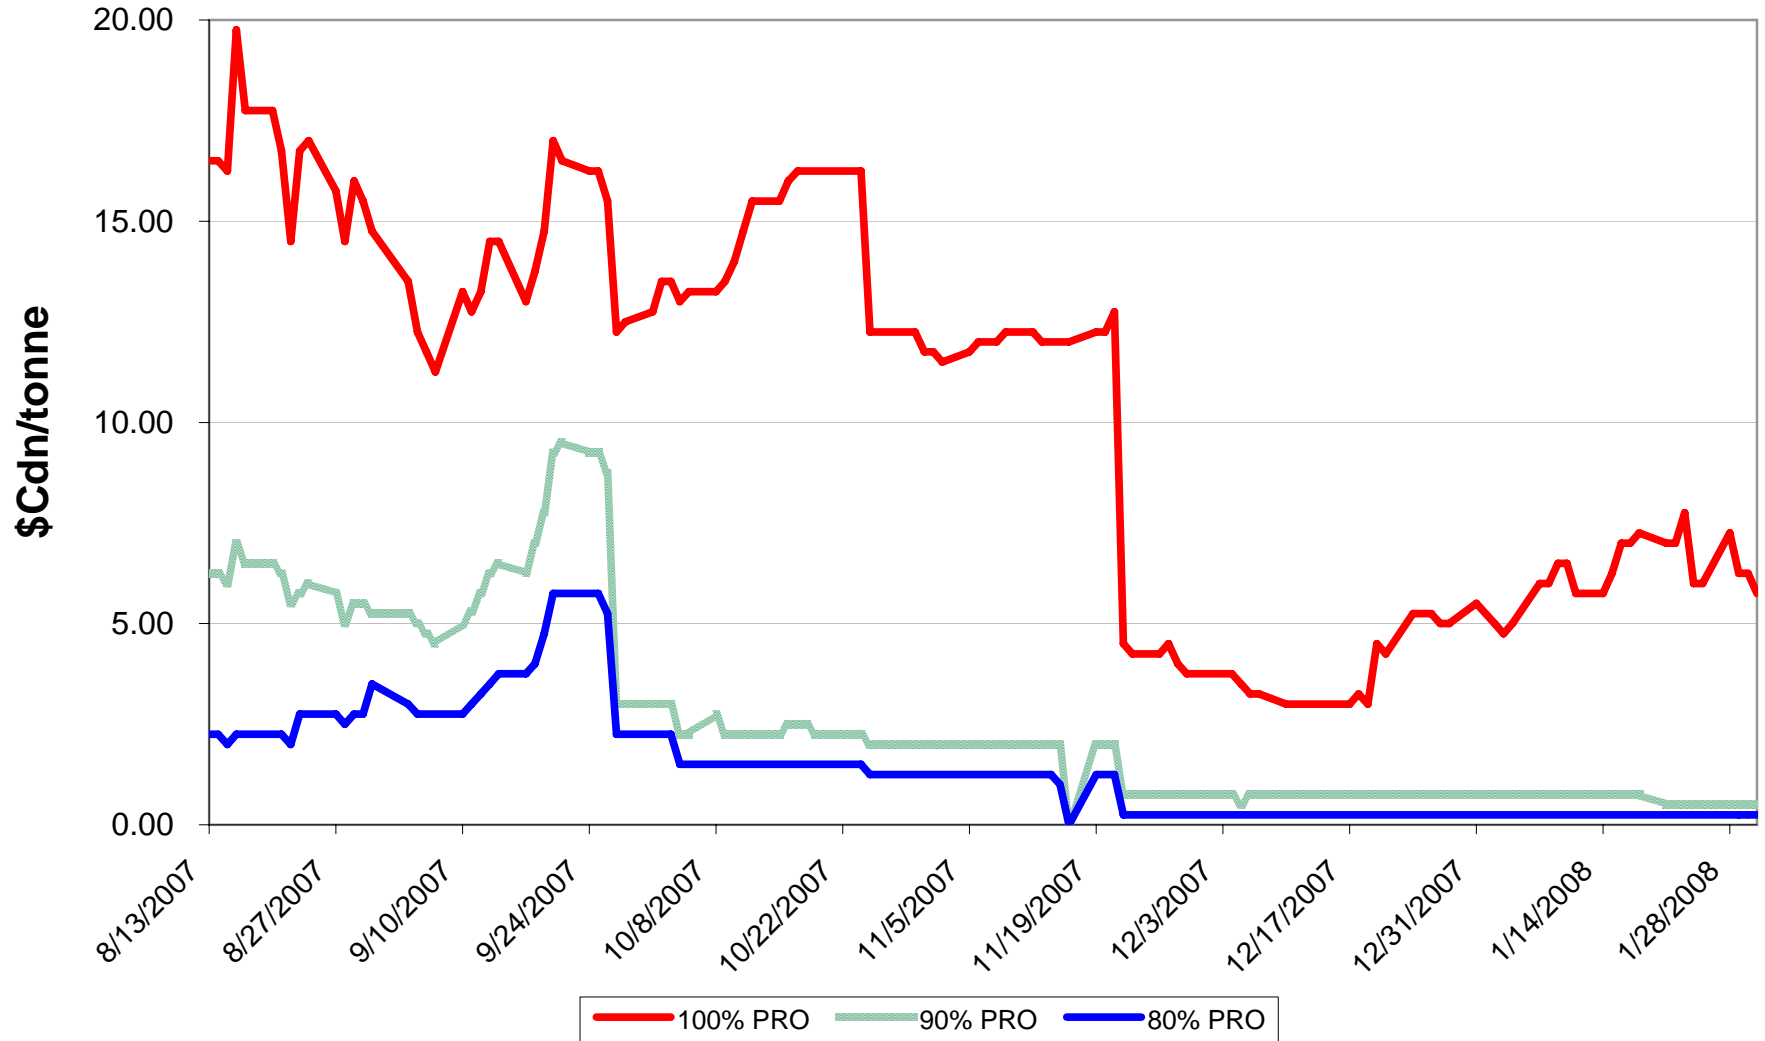

2007/08 1 CWAD 13.0 EPV Discounts

Sign up period: Aug. 1, 2007 to July 31, 2008

2007/08 4 CW CWAD Durum EPV Discounts

Sign up period: Aug. 1, 2007 to July 31, 2008

2007/08 5 CW CWAD Durum EPV Discounts

Sign up period: Aug 1, 2007 to July 31, 2008

2007/08 1 CW Barley EPV Discounts - Pool A

Sign up period: Aug. 13, 2007 to January 31, 2008

2007/08 1 CW Barley EPV Discounts - Pool B

Sign up period: March 7, 2008 to July 31, 2008

2007/08 Selected Barley EPV Discounts

Sign up period: Aug. 1, 2007 to July 31, 2008

2007/08 1 CWRS 13.5 & 1 CWHWS 13.5 Net EPVs

Sign up period: Aug. 1, 2007 to July 31, 2008

2007/08 1 CWES Net EPVs

Sign up period: Aug. 01, 2007 to July 31, 2008