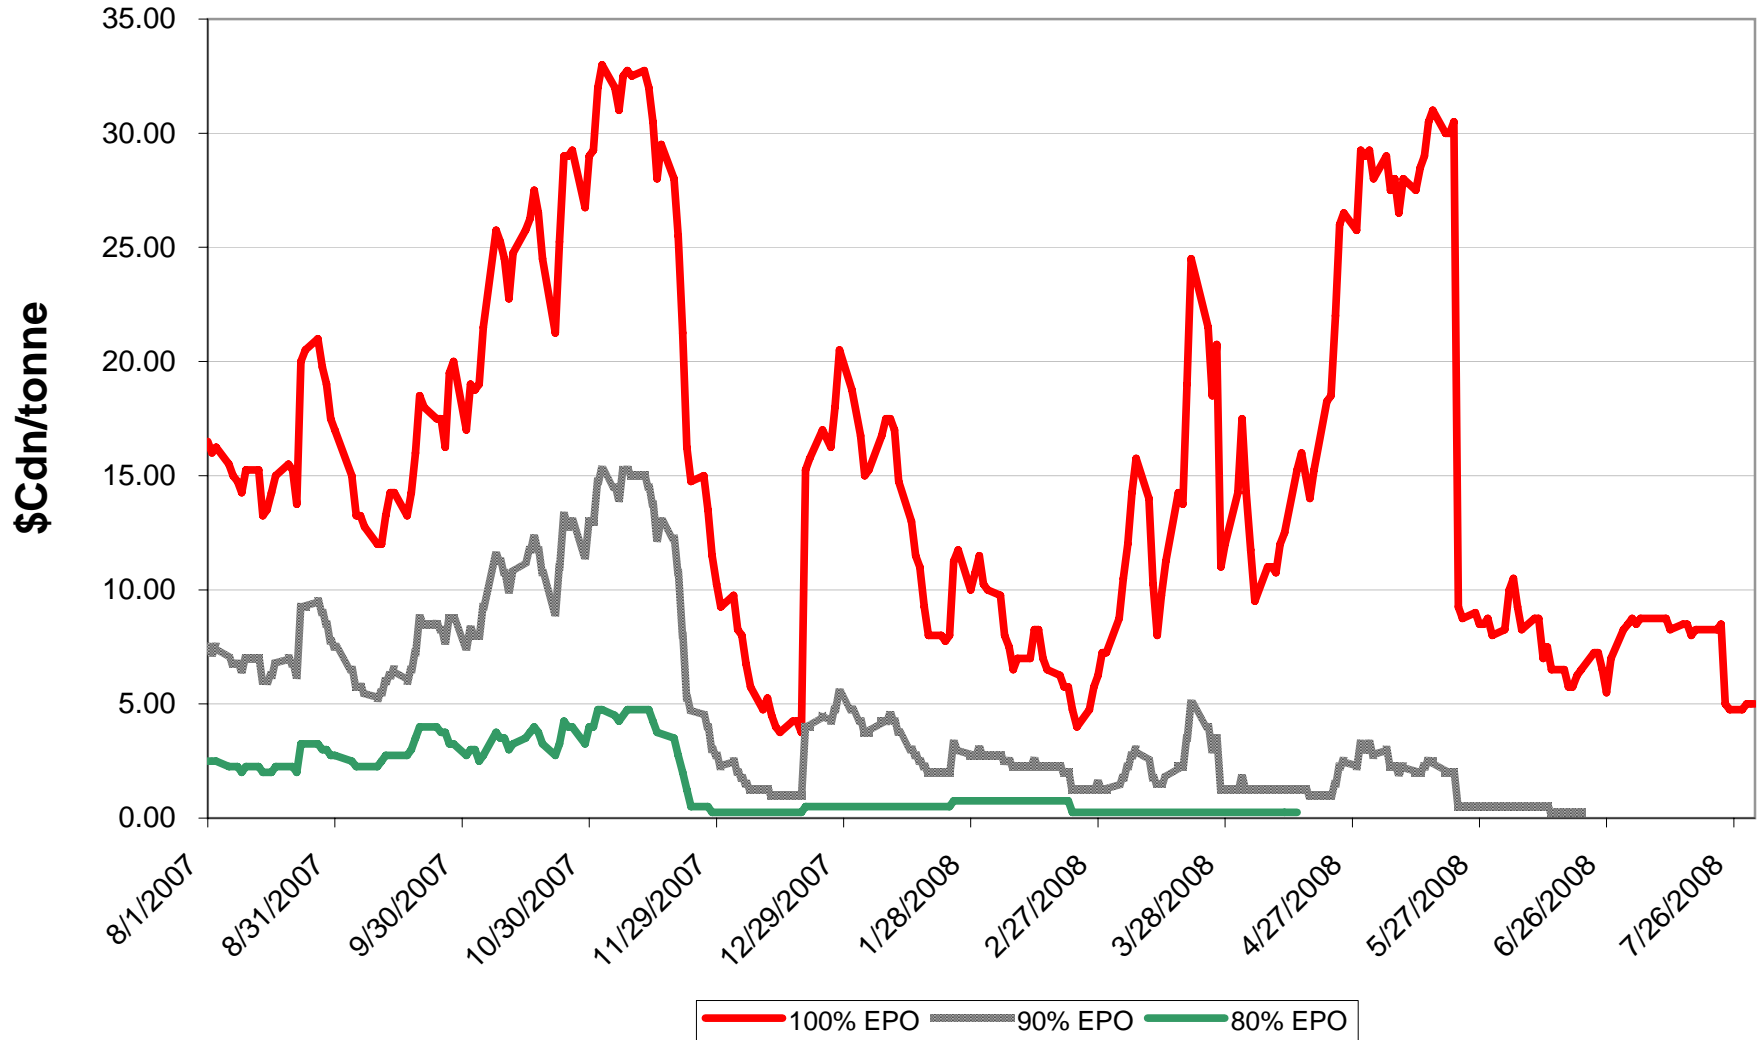

2007/08 1 CWRS 13.5 & 1 CWHWS 13.5 Wheat EPV Discounts

Sign up period: Aug. 01, 2007 to July 31, 2008

2007/08 1 CWES Wheat EPV Discounts

Sign up period: Aug. 01, 2007 to July 31, 2008

2007/08 1 CPRS, 1 CPSW & 1 CWRW Wheat EPV Discounts

Sign up period: Aug. 01, 2007 to July 31, 2008

2007/08 1 CWSWS EPV Discounts

Sign up period: Aug. 01, 2007 to July 31, 2008

2007/08 CW FEED Wheat EPV Discounts

Sign up period: Aug. 1, 2007 to July 31, 2008