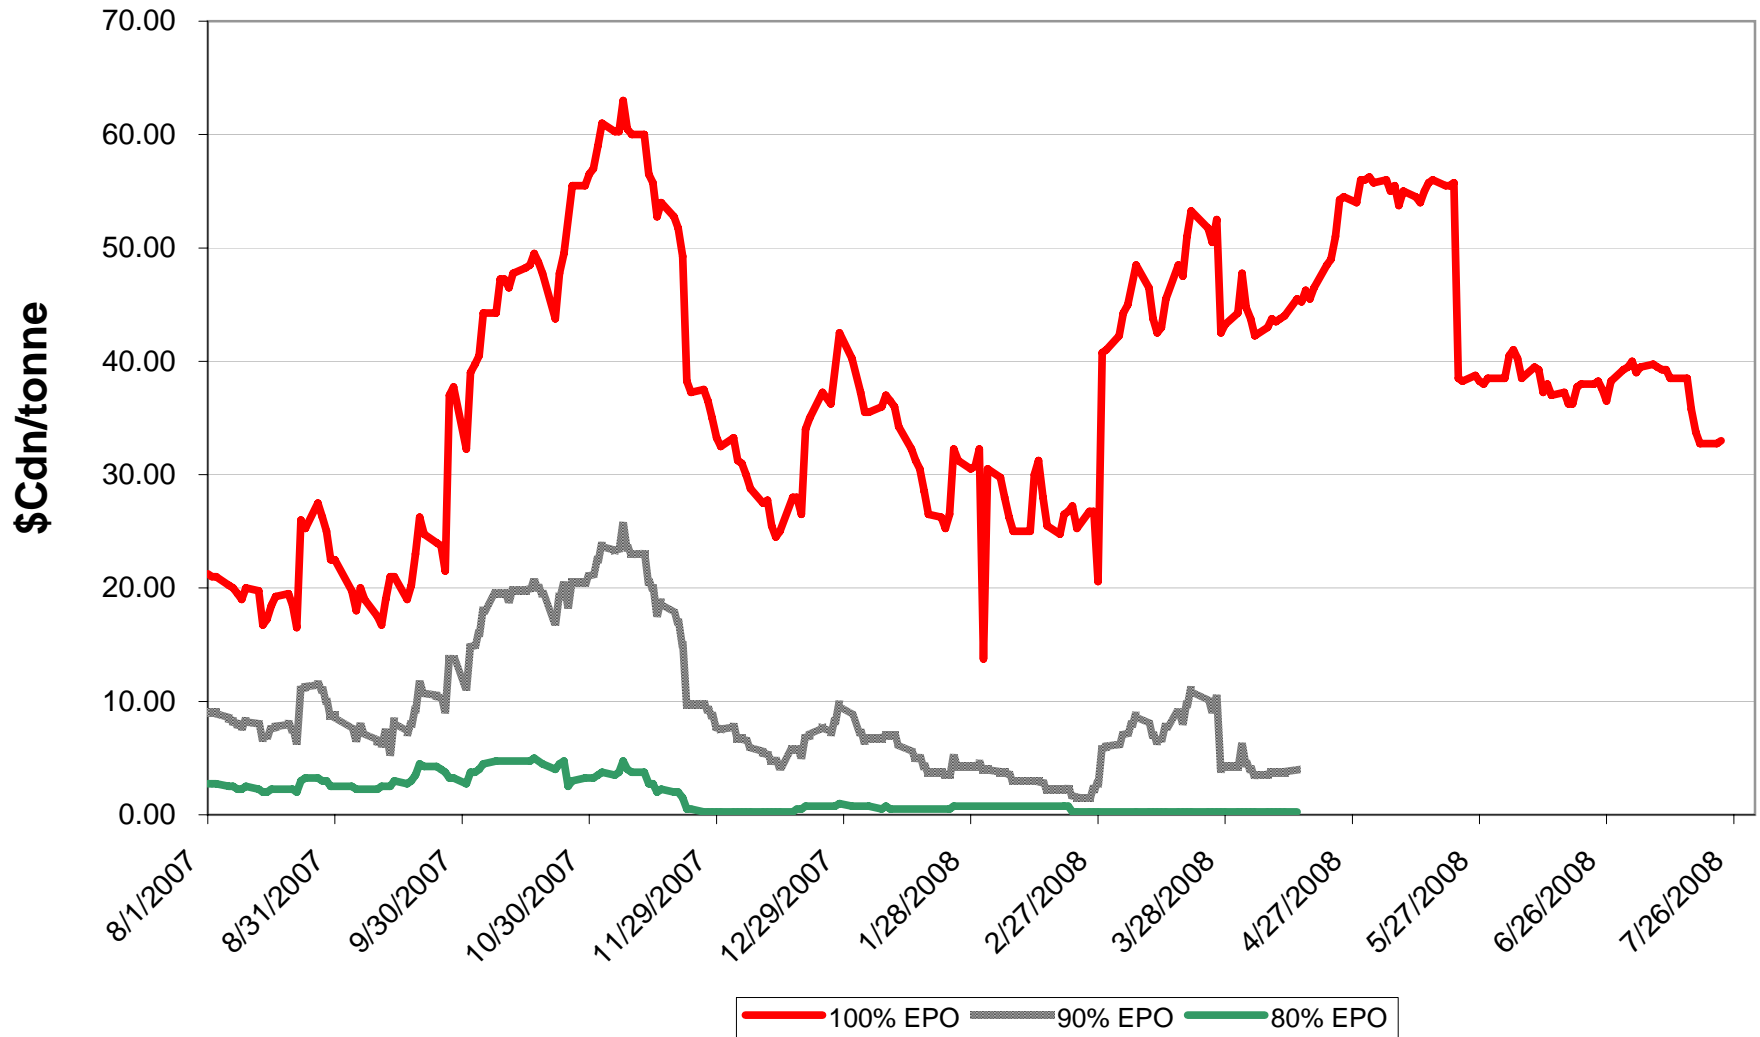

2007/08 4 CW CWAD Durum EPV Discounts

Sign up period: Aug. 1, 2007 to July 31, 2008