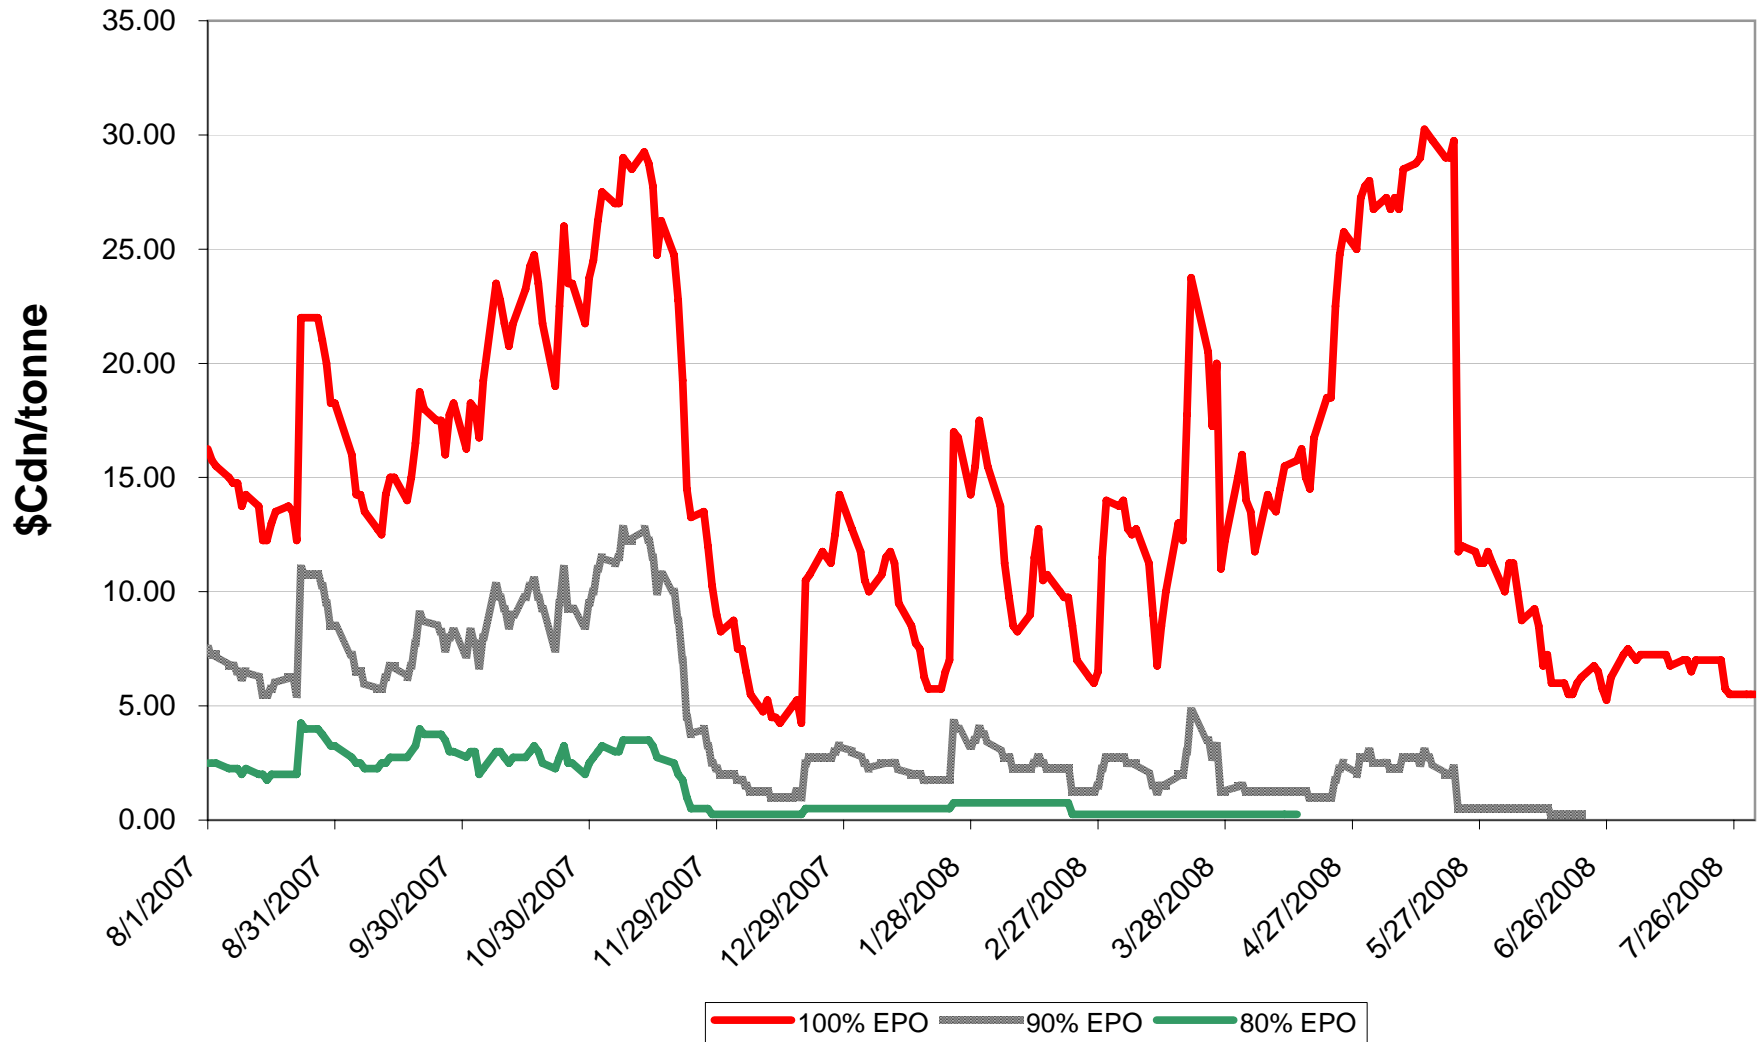

2007/08 1 CWRS 13.5 & 1 CWHWS 13.5 Wheat EPV Discounts

Sign up period: Aug. 01, 2007 to July 31, 2008

2007/08 1 CWES Wheat EPV Discounts

Sign up period: Aug. 01, 2007 to July 31, 2008

2007/08 1 CPRS, 1 CPSW & 1 CWRW Wheat EPV Discounts

Sign up period: Aug. 01, 2007 to July 31, 2008

2007/08 1 CWSWS EPV Discounts

Sign up period: Aug. 01, 2007 to July 31, 2008

2007/08 CW FEED Wheat EPV Discounts

Sign up period: Aug. 1, 2007 to July 31, 2008