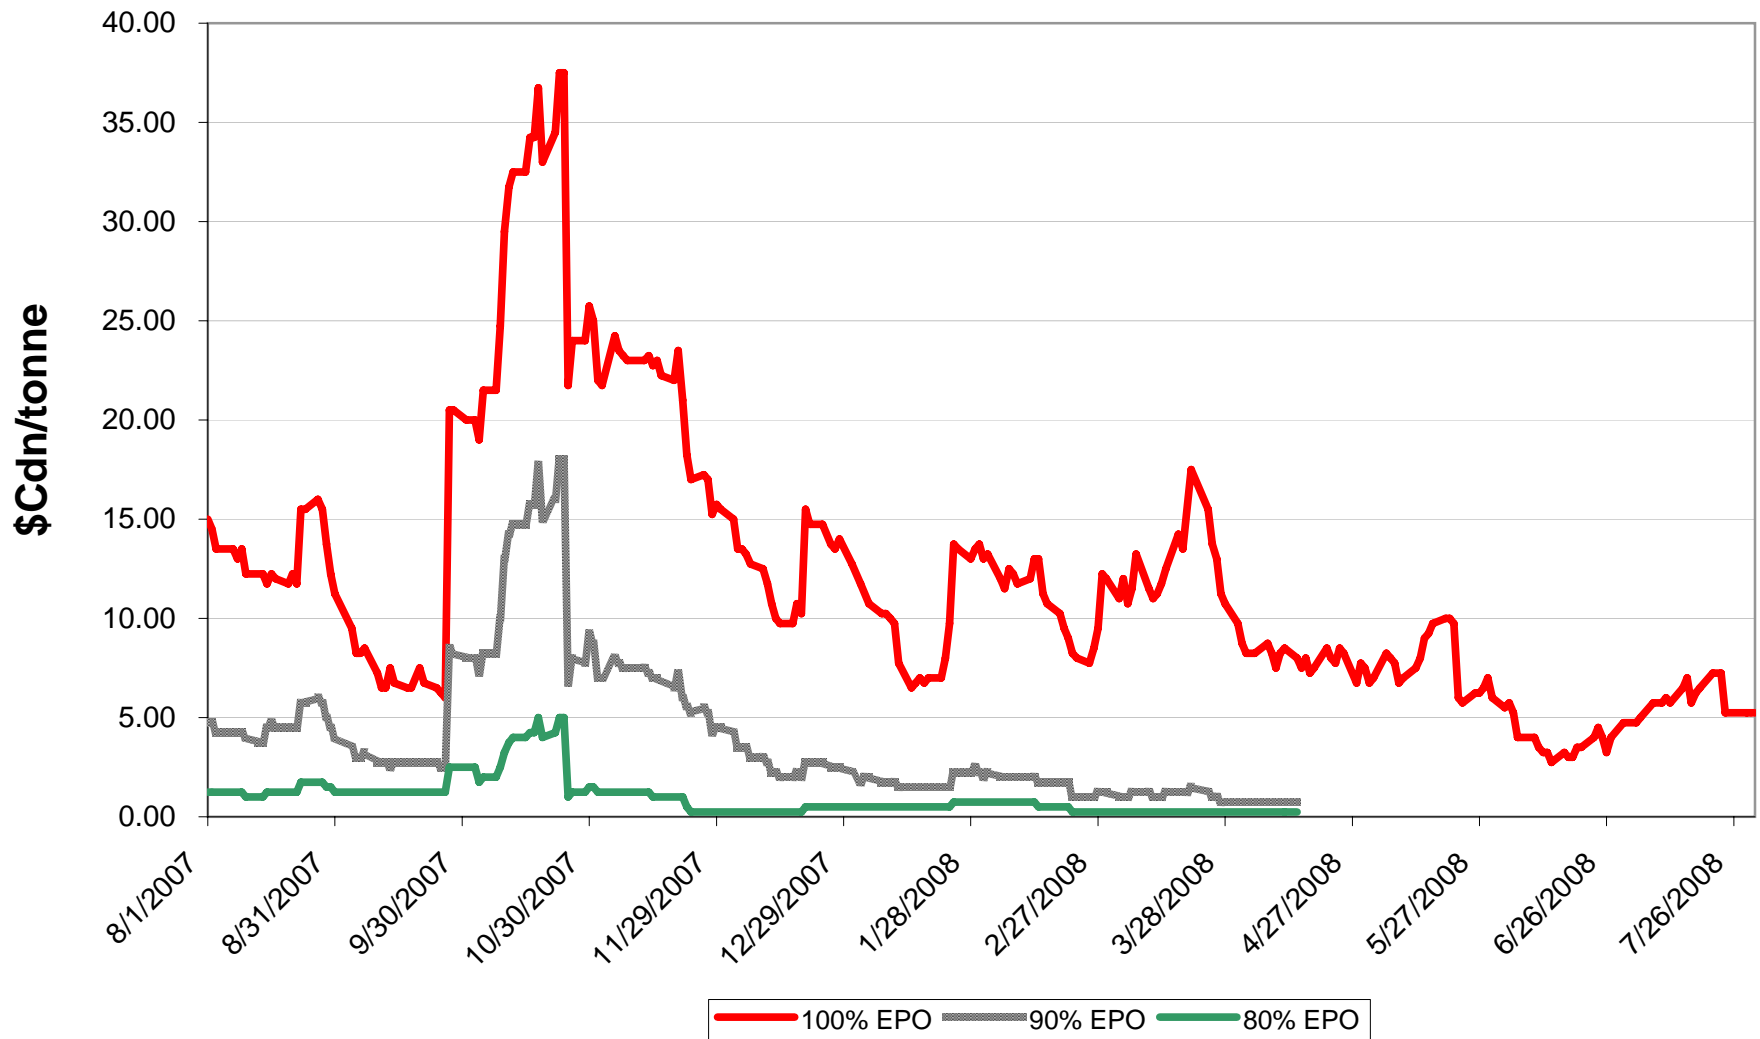

2007/08 1 CWAD 13.0 EPV Discounts

Sign up period: Aug. 1, 2007 to July 31, 2008

2007/08 4 CW CWAD Durum EPV Discounts

Sign up period: Aug. 1, 2007 to July 31, 2008

2007/08 5 CW CWAD Durum EPV Discounts

Sign up period: Aug 1, 2007 to July 31, 2008

2007/08 1 CW Barley EPV Discounts - Pool A

Sign up period: Aug. 13, 2007 to January 31, 2008

2007/08 1 CW Barley EPV Discounts - Pool B

Sign up period: March 7, 2008 to July 31, 2008

2007/08 Selected Barley EPV Discounts

Sign up period: Aug. 1, 2007 to July 31, 2008

2007/08 1 CWRS 13.5 & 1 CWHWS 13.5 Net EPVs

Sign up period: Aug. 1, 2007 to July 31, 2008

2007/08 1 CWES Net EPVs

Sign up period: Aug. 01, 2007 to July 31, 2008