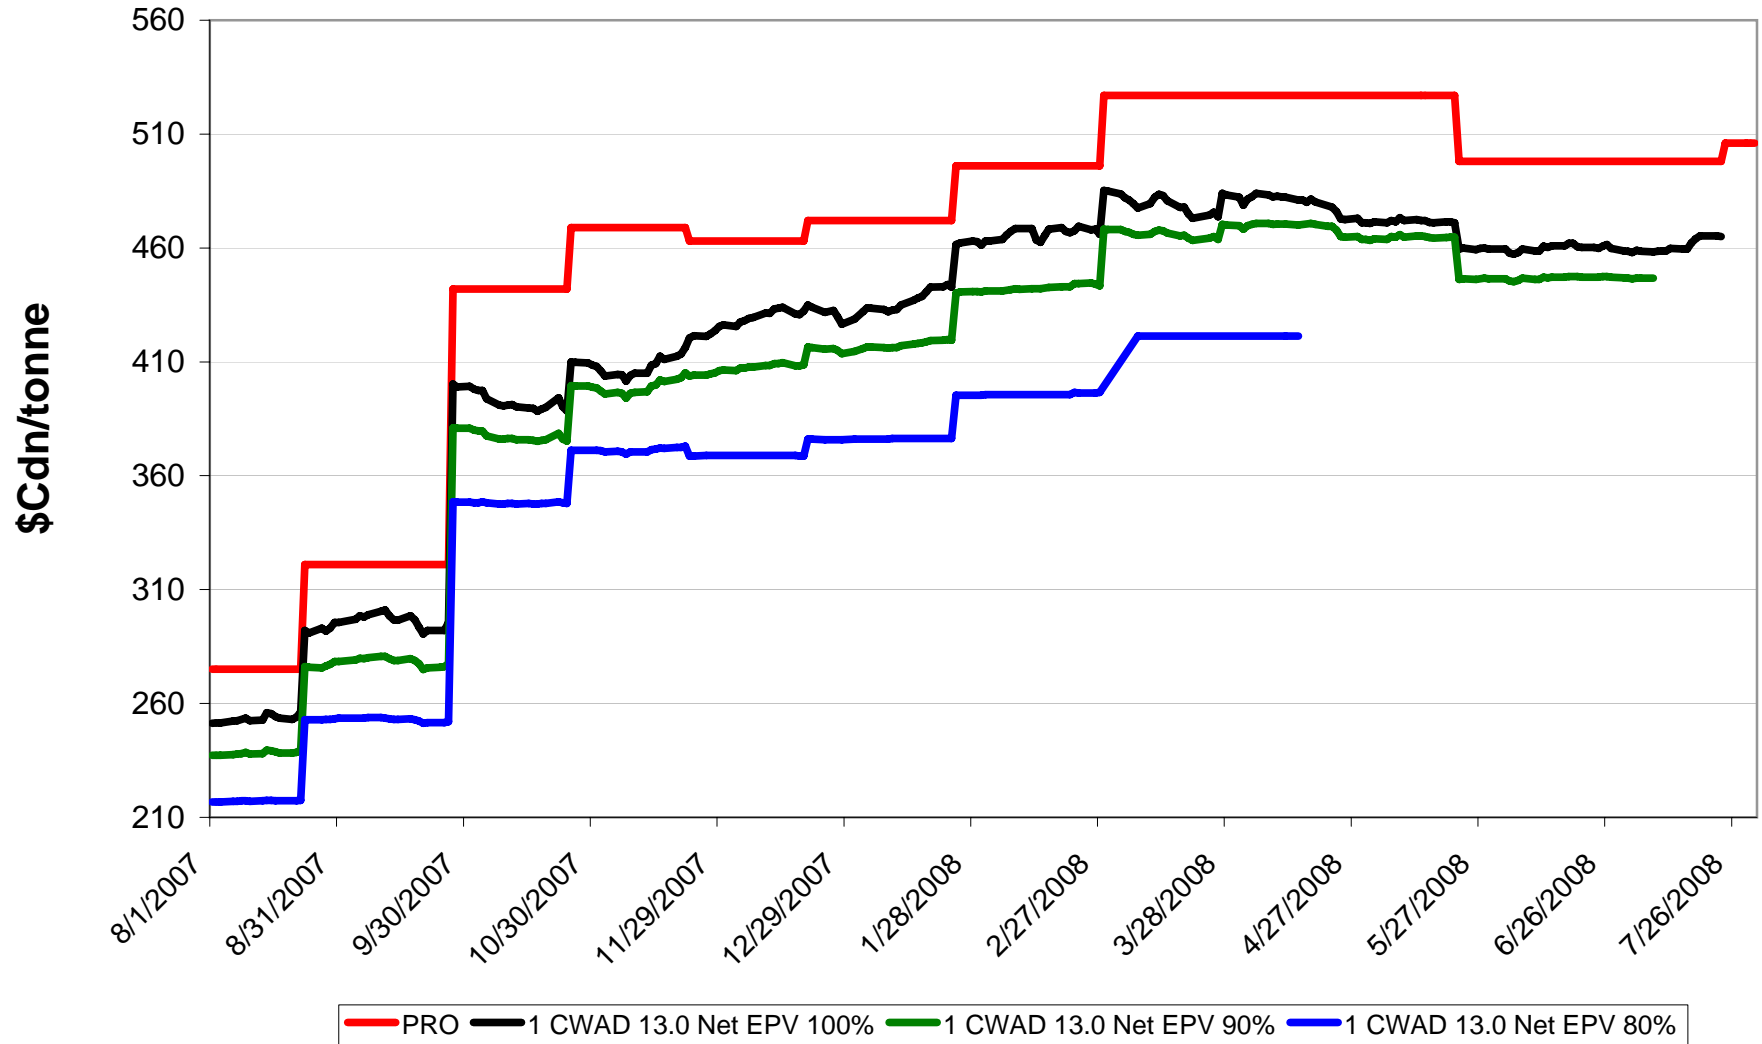

Sign up period: Aug. 1, 2007 to July 31, 2008

2007/08 1 CWRS 13.5 & 1 CWHWS 13.5 Net EPVs

Sign up period: Aug. 1, 2007 to July 31, 2008

2007/08 1 CWES Net EPVs

Sign up period: Aug. 01, 2007 to July 31, 2008

2007/08 1 CPSR Net EPVs

Sign up period: Aug. 01, 2007 to July 31, 2008

2007/08 1 CPSW Net EPVs

Sign up period: Aug. 01, 2007 to July 31, 2008

2007/08 1 CWRW Net EPVs

Sign up period: Aug. 01, 2007 to July 31, 2008

2007/08 1 CWSWS Net EPVs

Sign up period: Aug. 01, 2007 to July 31, 2008

2007/08 1 CWAD 13.0 Net EPVs

Sign up period: Aug. 1, 2007 to July 31, 2008

2007/08 1 CW Barley Net EPVs - Pool A

Sign up period: Aug. 13, 2007 to January 31, 2008

2007/08 1 CW Barley Net EPVs - Pool B

Sign up period: March 7, 2008 to July 31, 2008

2007/08 Std Select Two-Row Net EPVs

Sign up period: Aug. 13, 2007 to July 31, 2008

2007/08 Std Select Six-Row Net EPVs

Sign up period: Aug. 13, 2007 to July 31, 2008