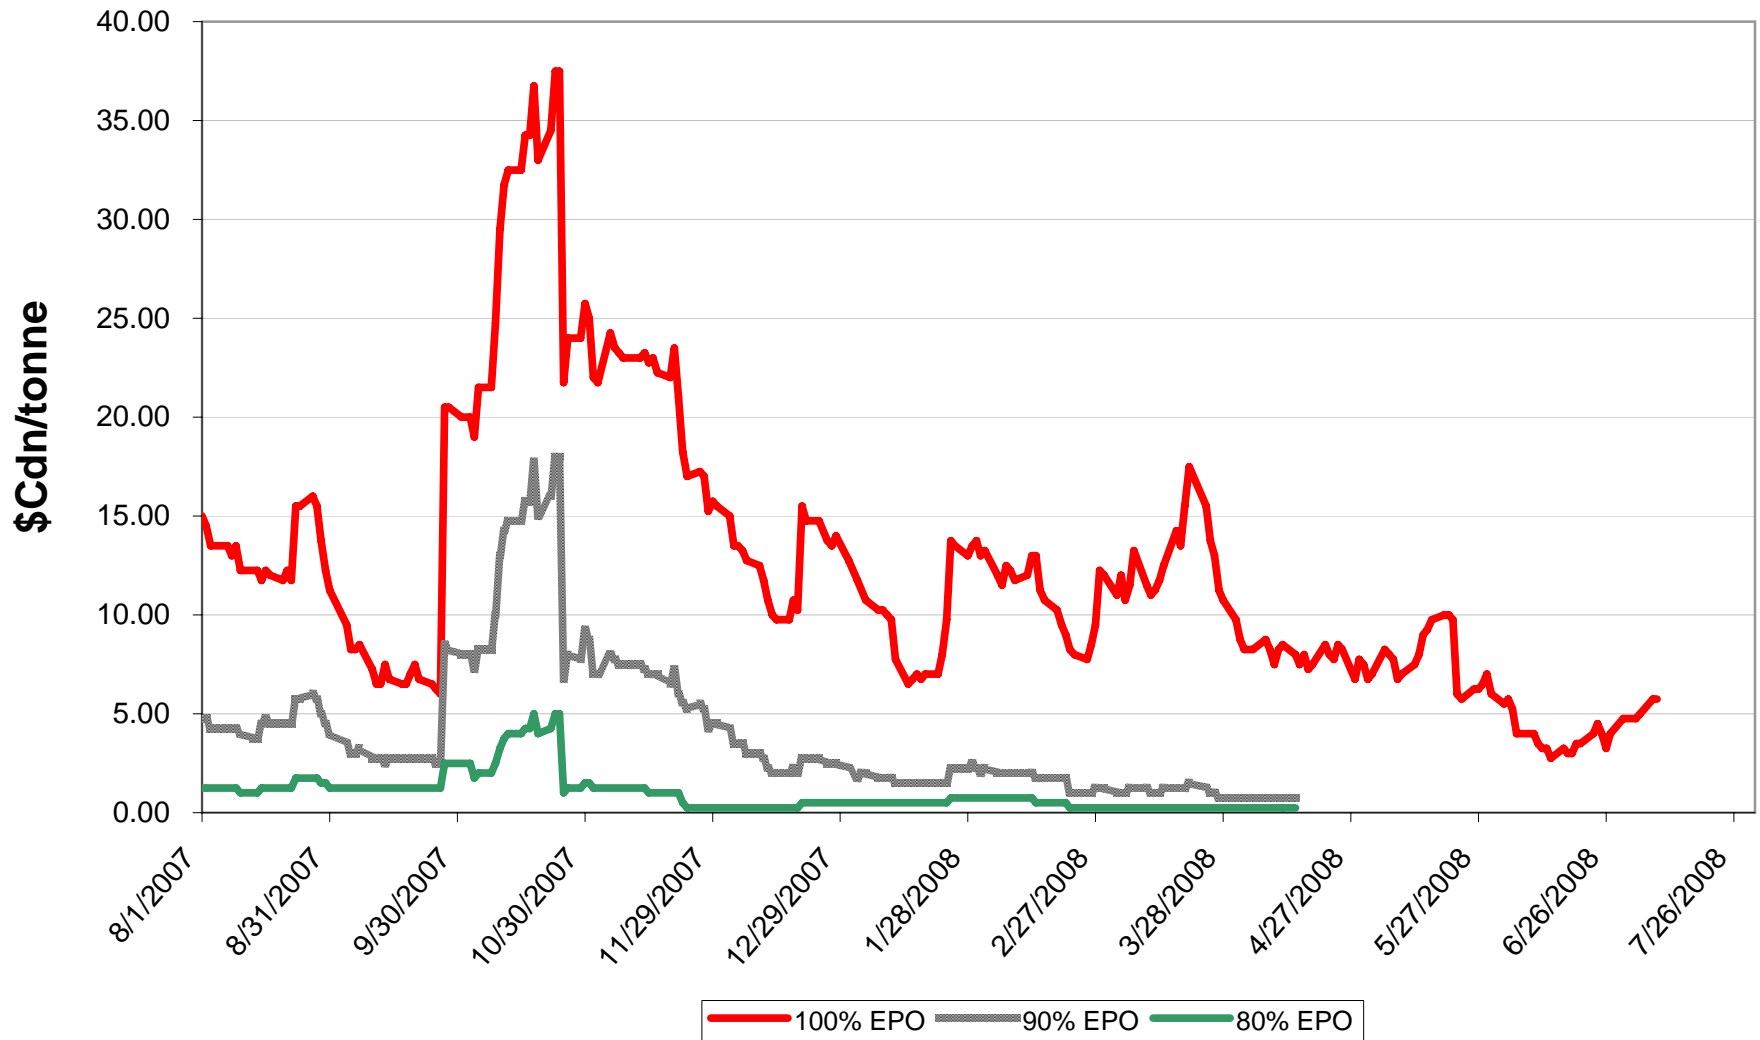

Sign up period: Aug. 01, 2007 to July 31, 2008

2007/08 1 CWSWS EPV Discounts

Sign up period: Aug. 01, 2007 to July 31, 2008

2007/08 CW FEED Wheat EPV Discounts

Sign up period: Aug. 1, 2007 to July 31, 2008

2007/08 1 CWAD 13.0 EPV Discounts

Sign up period: Aug. 1, 2007 to July 31, 2008

2007/08 4 CW CWAD Durum EPV Discounts

Sign up period: Aug. 1, 2007 to July 31, 2008

2007/08 5 CW CWAD Durum EPV Discounts

Sign up period: Aug 1, 2007 to July 31, 2008

2007/08 1 CW Barley EPV Discounts - Pool A

Sign up period: Aug. 13, 2007 to January 31, 2008

2007/08 1 CW Barley EPV Discounts - Pool B

Sign up period: March 7, 2008 to July 31, 2008

2007/08 Selected Barley EPV Discounts