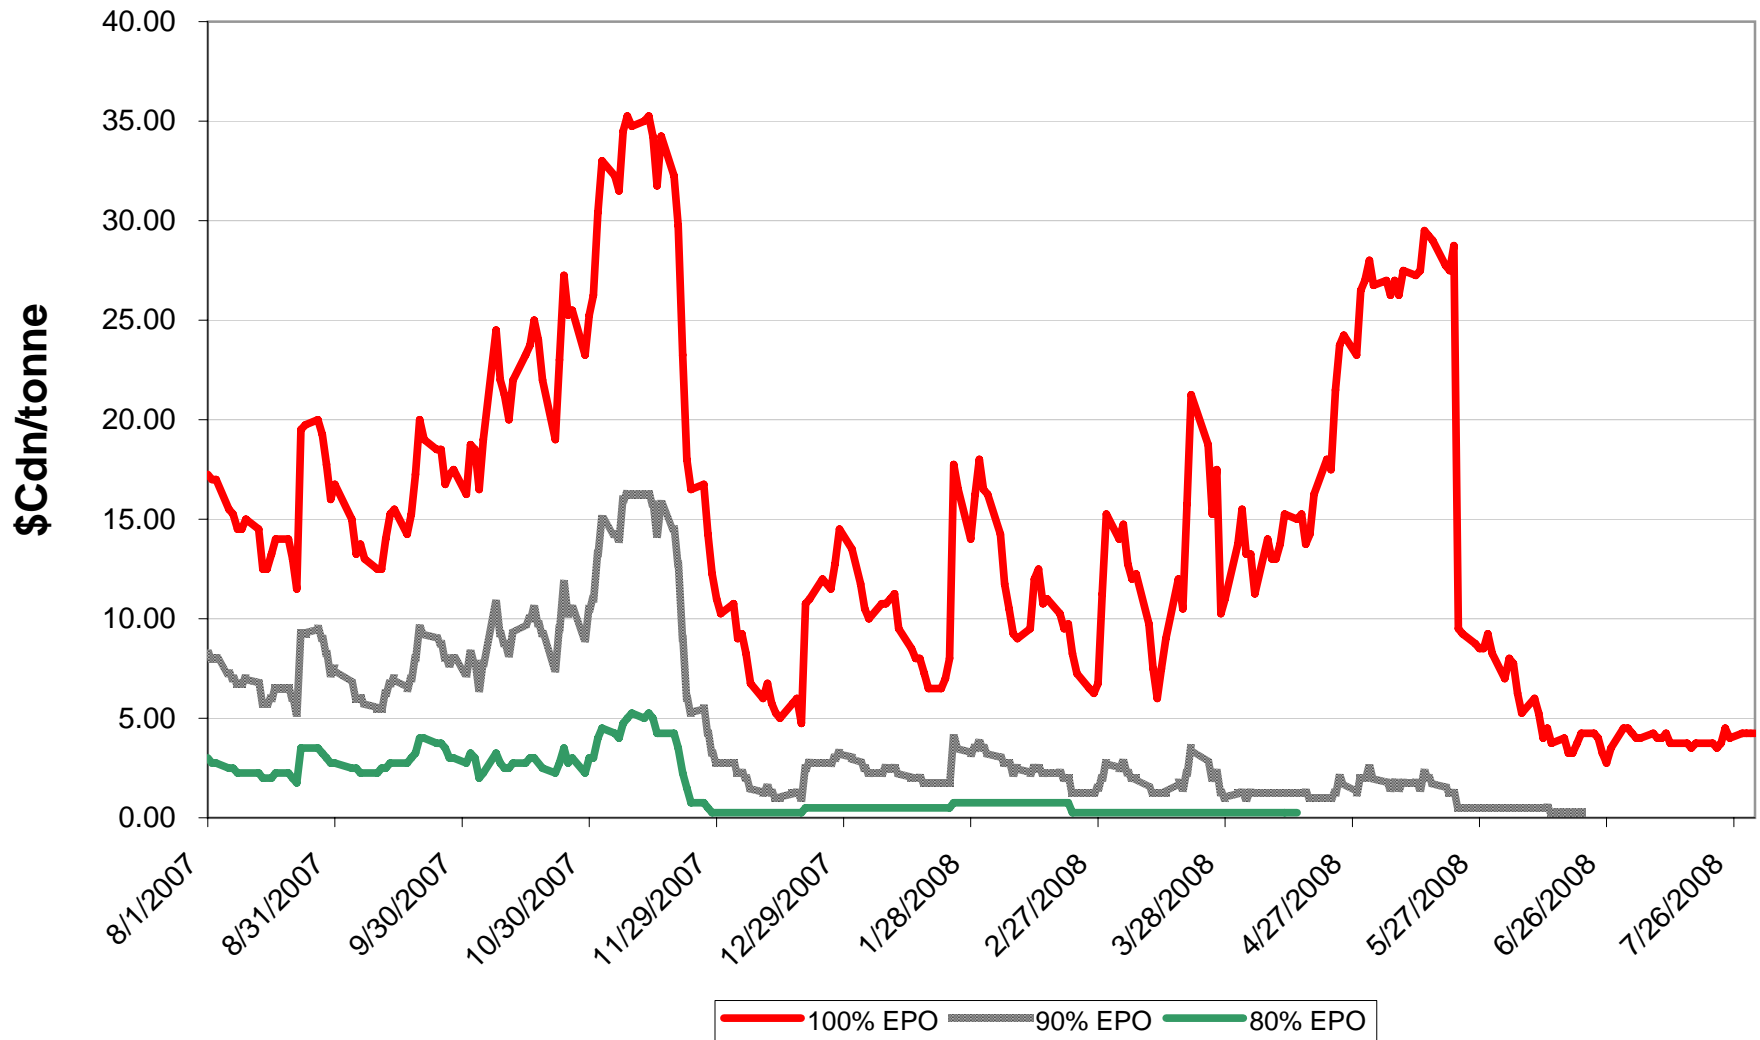

2007/08 1 CWRS 13.5 & 1 CWHWS 13.5 Wheat EPV Discounts

Sign up period: Aug. 01, 2007 to July 31, 2008

2007/08 1 CWES Wheat EPV Discounts

Sign up period: Aug. 01, 2007 to July 31, 2008

2007/08 1 CPRS, 1 CPSW & 1 CWRW Wheat EPV Discounts

Sign up period: Aug. 01, 2007 to July 31, 2008

2007/08 1 CWSWS EPV Discounts

Sign up period: Aug. 01, 2007 to July 31, 2008

2007/08 CW FEED Wheat EPV Discounts

Sign up period: Aug. 1, 2007 to July 31, 2008