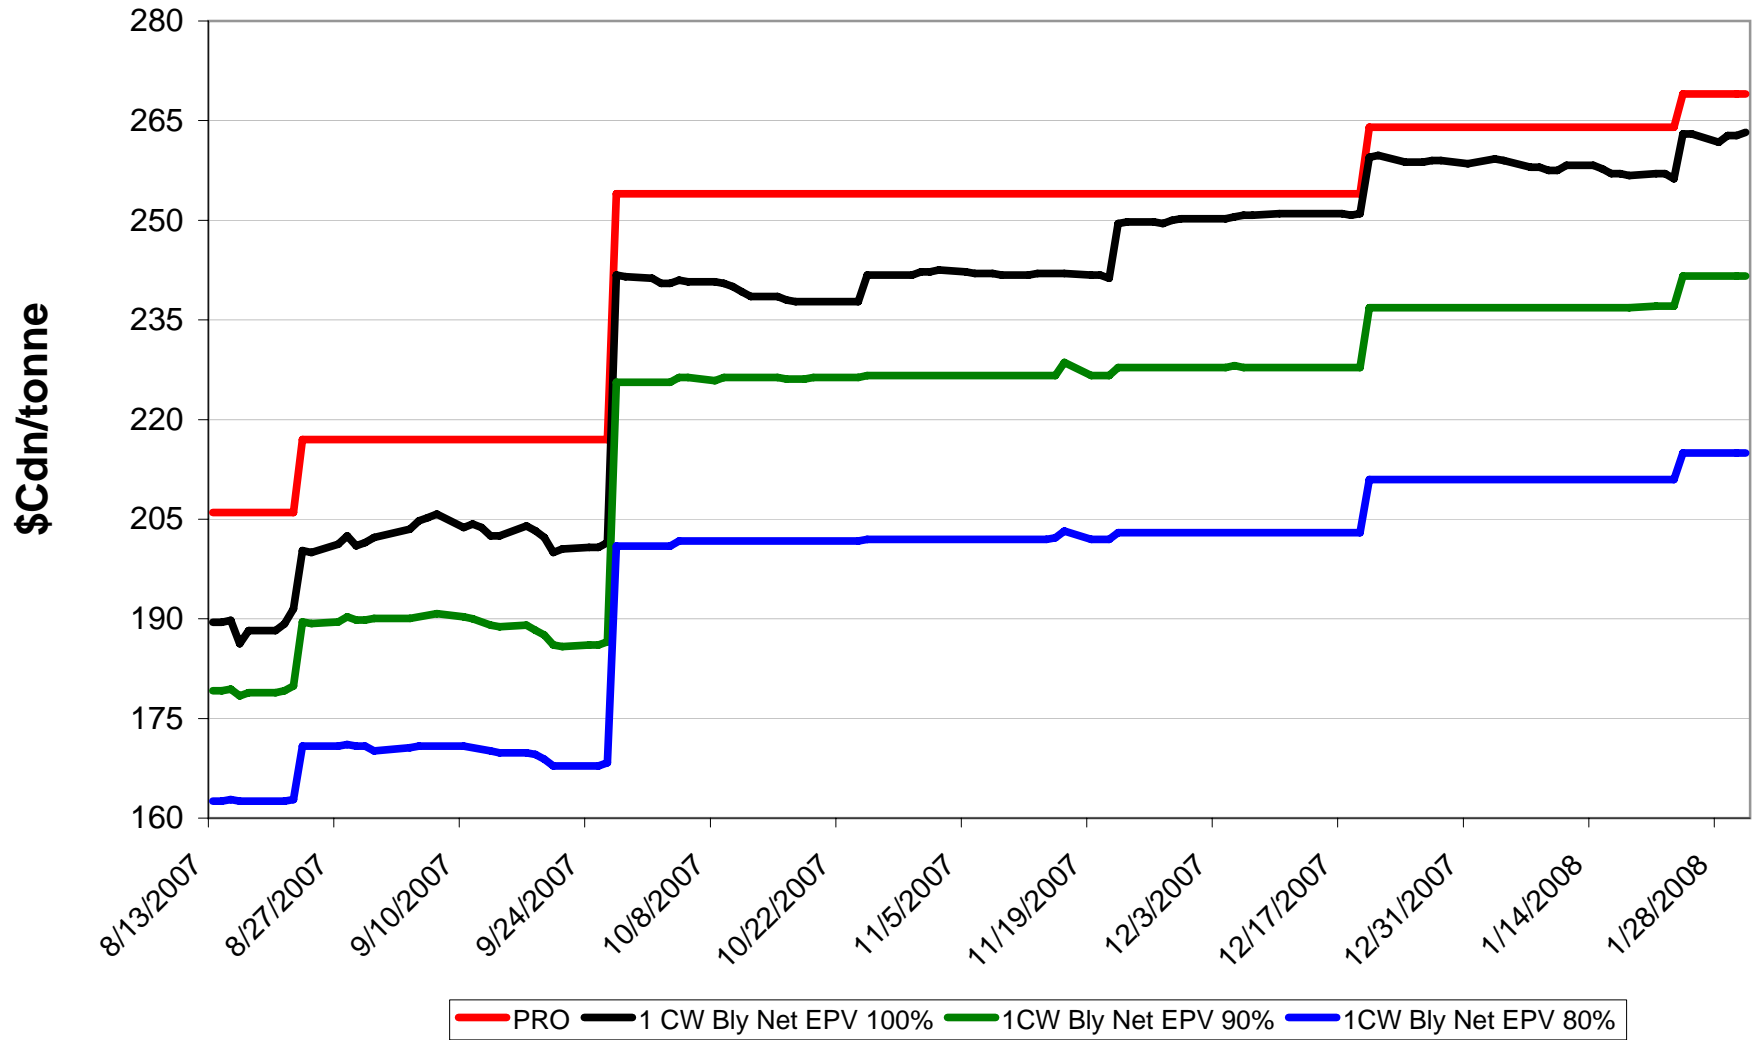

2007/08 1 CPSR Net EPVs

Sign up period: Aug. 01, 2007 to July 31, 2008

2007/08 1 CPSW Net EPVs

Sign up period: Aug. 01, 2007 to July 31, 2008

2007/08 1 CWRW Net EPVs

Sign up period: Aug. 01, 2007 to July 31, 2008

2007/08 1 CWSWS Net EPVs

Sign up period: Aug. 01, 2007 to July 31, 2008

2007/08 1 CWAD 13.0 Net EPVs

Sign up period: Aug. 1, 2007 to July 31, 2008

2007/08 1 CW Barley Net EPVs - Pool A

Sign up period: Aug. 13, 2007 to January 31, 2008

2007/08 1 CW Barley Net EPVs - Pool B

Sign up period: March 7, 2008 to July 31, 2008

2007/08 Std Select Two-Row Net EPVs

Sign up period: Aug. 13, 2007 to July 31, 2008

2007/08 Std Select Six-Row Net EPVs

Sign up period: Aug. 13, 2007 to July 31, 2008