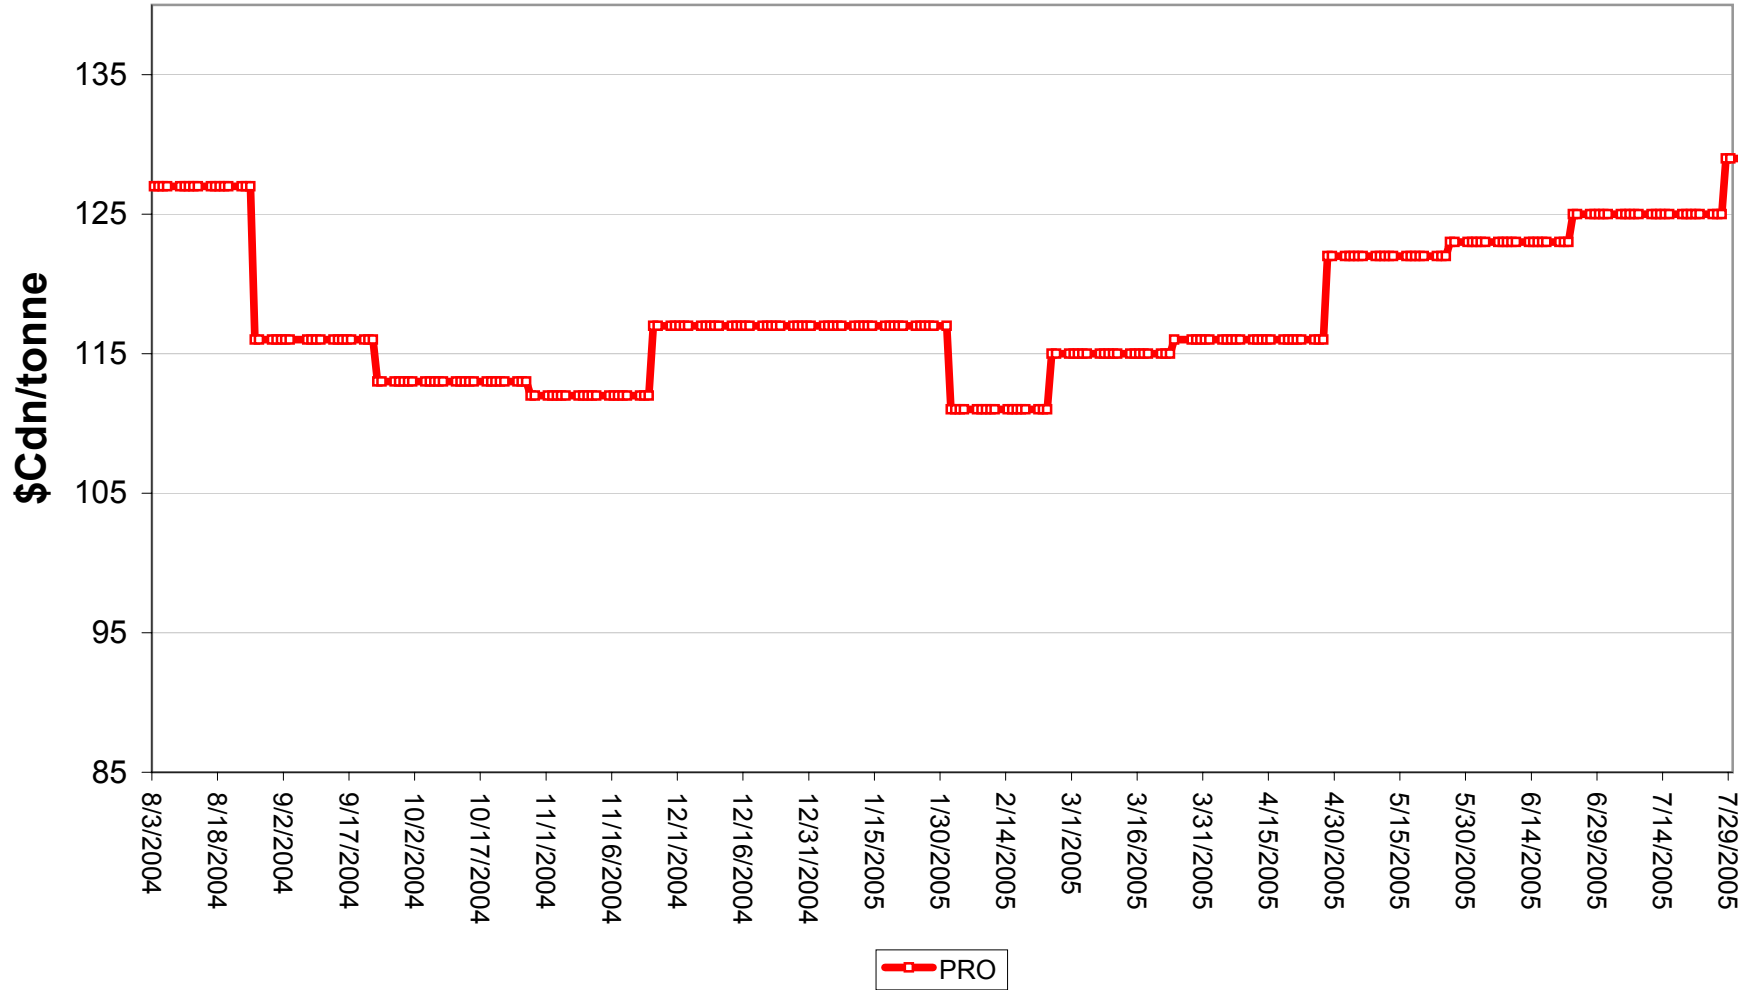

2004/05 Selected Barley 80% & 90% EPV Discounts

Sign up period: Aug. 03, 2004 to July 31, 2005

2004/05 1 CWRS 13.5 & 1 CWHW 13.5 Net 90% EPVs

Sign up period: Aug. 03, 2004 to July 31, 2005

2004/05 1 CWRS 13.5 and 1 CWHW 13.5 Net EPVs

Sign up period: Aug. 03, 2004 to July 31, 2005

2004/05 1 CWES Net EPVs

Sign up period: Aug. 03, 2004 to July 31, 2005

2004/05 1 CPSR Net EPVs

Sign up period: Aug. 03, 2004 to July 31, 2005

2004/05 1 CPSW Net EPVs

Sign up period: Aug. 03, 2004 to July 31, 2005

2004/05 1 CWRW Net EPVs

Sign up period: Aug. 03, 2004 to July 31, 2005

2004/05 1 CWSWS Net EPVs

Sign up period: Aug. 03, 2004 to July 31, 2005

2004/05 1CWAD 13.0 Net EPVs

Sign up period: Aug. 3, 2004 to July 31, 2005

2004/05 1CW Barley Net EPVs

Sign up period: Aug. 03, 2004 to July 31, 2005

2004/05 Std Select Two-Row Net EPVs

Sign up period: Aug. 03, 2004 to July 31, 2005

2004/05 Std Select Six-Row Net EPVs