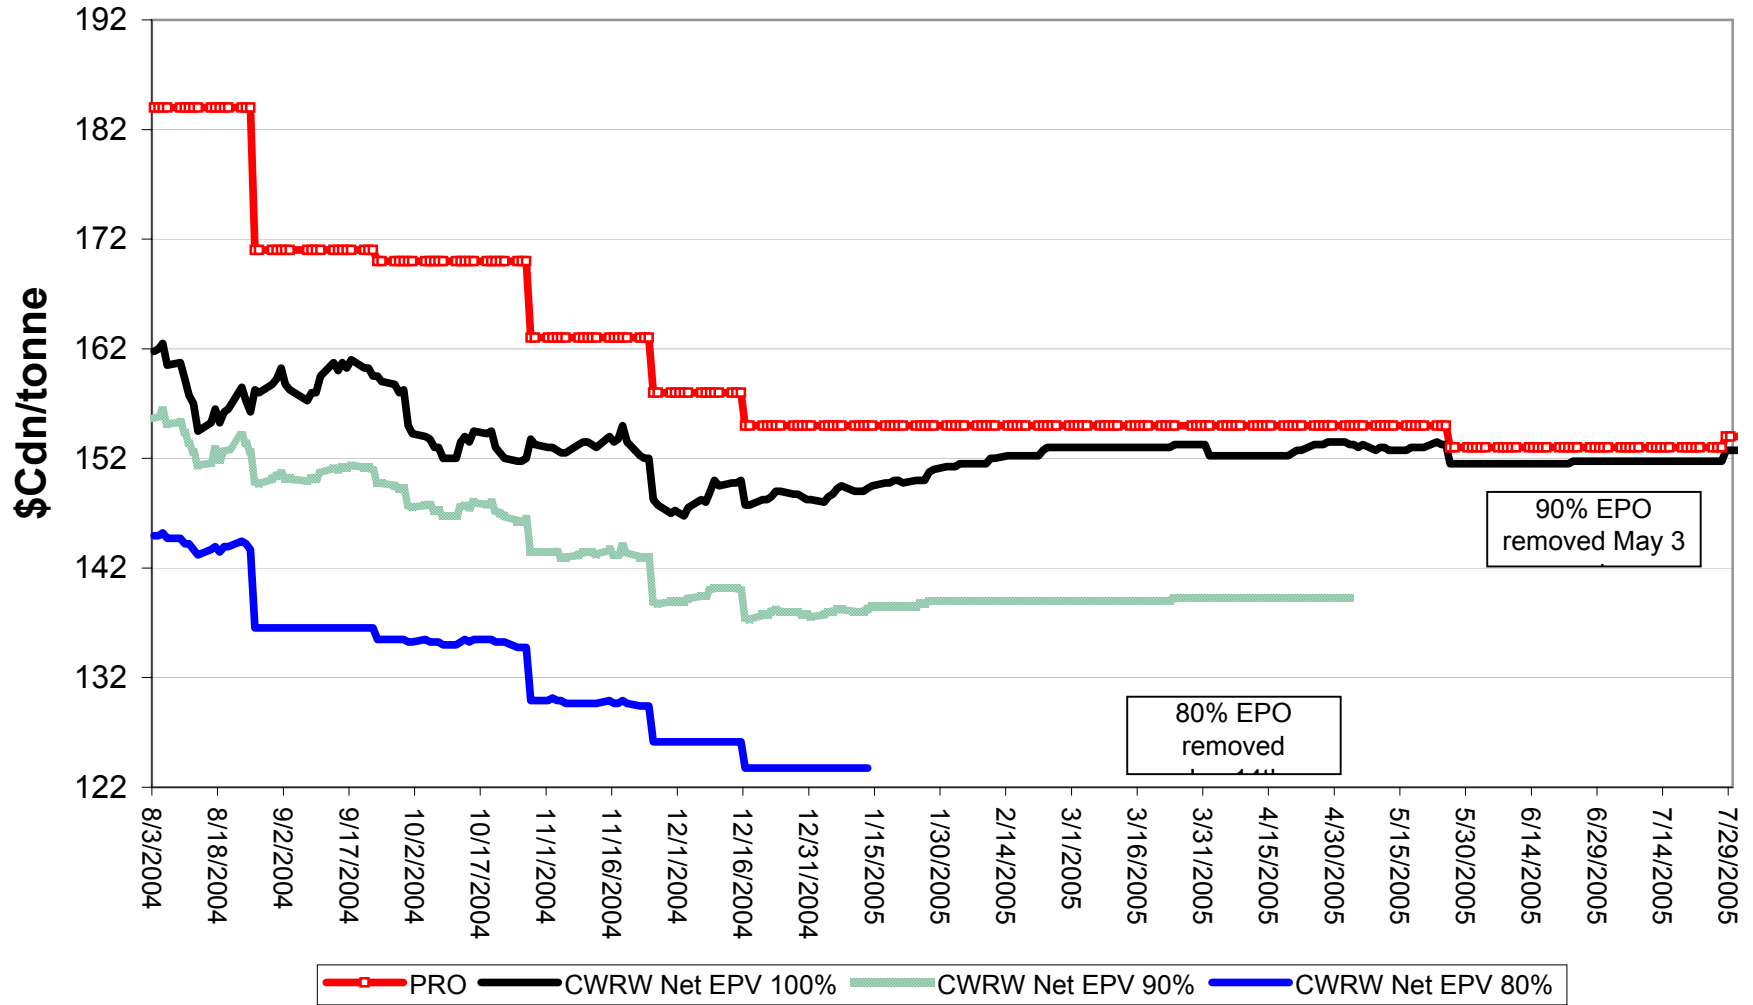

2004/05 Selected Barley 80% & 90% EPV Discounts

Sign up period: Aug. 03, 2004 to July 31, 2005

2004/05 1 CWRS 13.5 & 1 CWHW 13.5 Net 90% EPVs

Sign up period: Aug. 03, 2004 to July 31, 2005

2004/05 1 CWRS 13.5 and 1 CWHW 13.5 Net EPVs

Sign up period: Aug. 03, 2004 to July 31, 2005

2004/05 1 CWES Net EPVs

Sign up period: Aug. 03, 2004 to July 31, 2005

2004/05 1 CPSR Net EPVs

Sign up period: Aug. 03, 2004 to July 31, 2005

2004/05 1 CPSW Net EPVs

Sign up period: Aug. 03, 2004 to July 31, 2005

2004/05 1 CWRW Net EPVs

Sign up period: Aug. 03, 2004 to July 31, 2005

2004/05 1 CWSWS Net EPVs

Sign up period: Aug. 03, 2004 to July 31, 2005

2004/05 1CWAD 13.0 Net EPVs

Sign up period: Aug. 3, 2004 to July 31, 2005

2004/05 1CW Barley Net EPVs

Sign up period: Aug. 03, 2004 to July 31, 2005

2004/05 Std Select Two-Row Net EPVs

Sign up period: Aug. 03, 2004 to July 31, 2005

2004/05 Std Select Six-Row Net EPVs