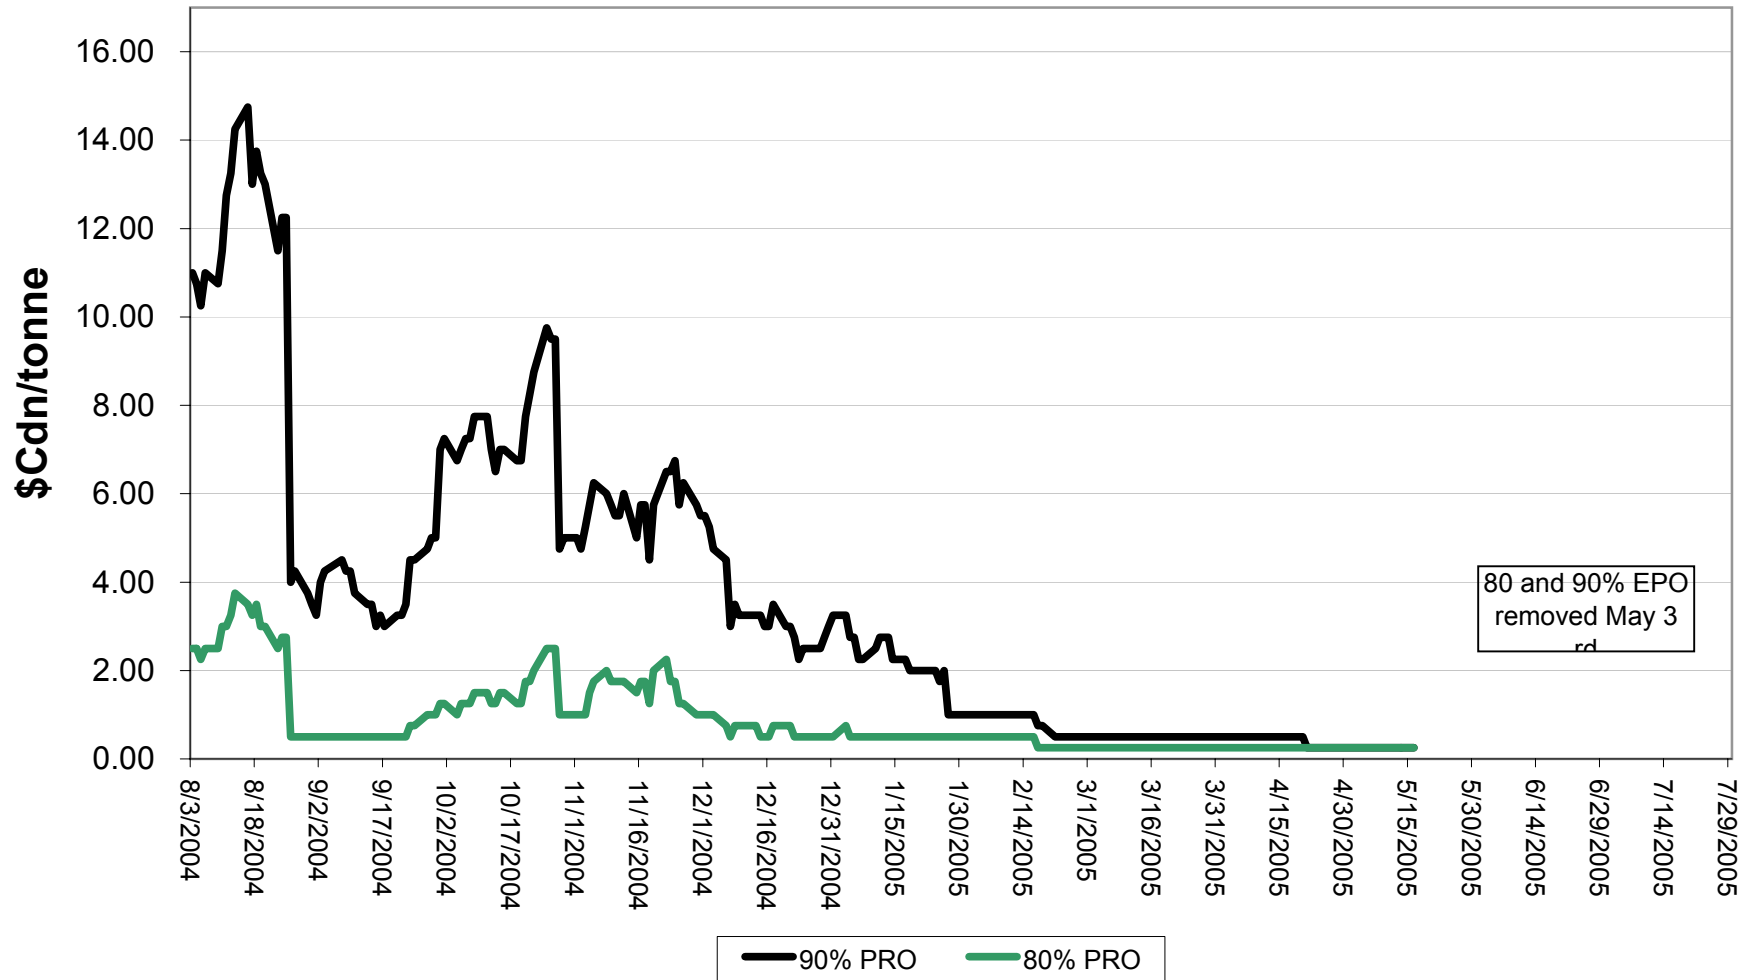

Sign up period: Aug. 03, 2004 to July 31, 2005

2004/05 1 CWSWS EPV Discounts

Sign up period: Aug. 03, 2004 to July 31, 2005

2004/05 CW FEED Wheat EPV Discounts

Sign up period: Feb. 07, 2005 to July 31, 2005

2004/05 1 CWAD 13.0 EPV Discounts

Sign up period: Aug. 3, 2004 to July 31, 2005

2004/05 5 CWAD Durum EPV Discounts

Sign up period: Feb. 07, 2005 to July 31, 2005

2004/05 1 CW Barley EPV Discounts

Sign up period: Aug. 03, 2004 to July 31, 2005

2004/05 Selected Barley 80% & 90% EPV Discounts

Sign up period: Aug. 03, 2004 to July 31, 2005

2004/05 1 CWRS 13.5 & 1 CWHW 13.5 Net 90% EPVs

Sign up period: Aug. 03, 2004 to July 31, 2005

2004/05 1 CWRS 13.5 and 1 CWHW 13.5 Net EPVs