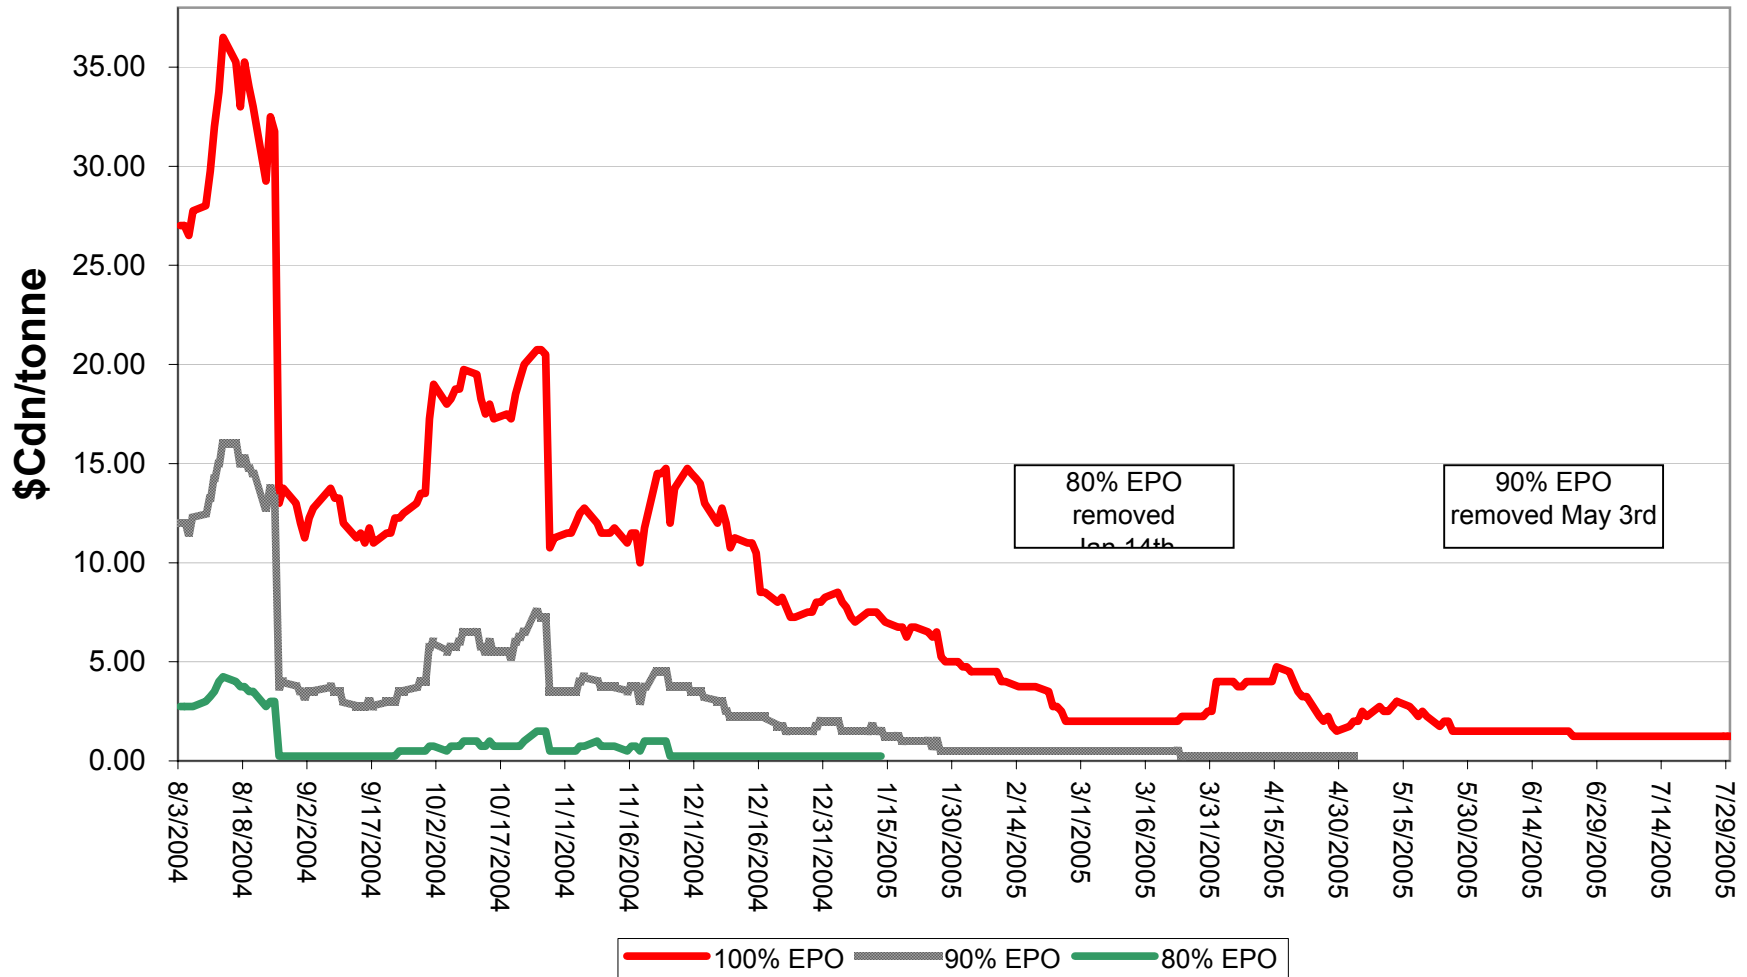

2004/05 1 CWRs 13.5 and 1 CWHW 13.5 Wheat EPV Discounts

Sign up period: Aug. 03, 2004 to July 31, 2005

2004/05 1 CWES Wheat EPV Discounts

Sign up period: Aug. 03, 2004 to July 31, 2005

2004/05 1 CPRS, 1 CPSW & 1 CWRW Wheat EPV Discounts

Sign up period: Aug. 03, 2004 to July 31, 2005

2004/05 1 CWSWS EPV Discounts

Sign up period: Aug. 03, 2004 to July 31, 2005

2004/05 CW FEED Wheat EPV Discounts

Sign up period: Feb. 07, 2005 to July 31, 2005