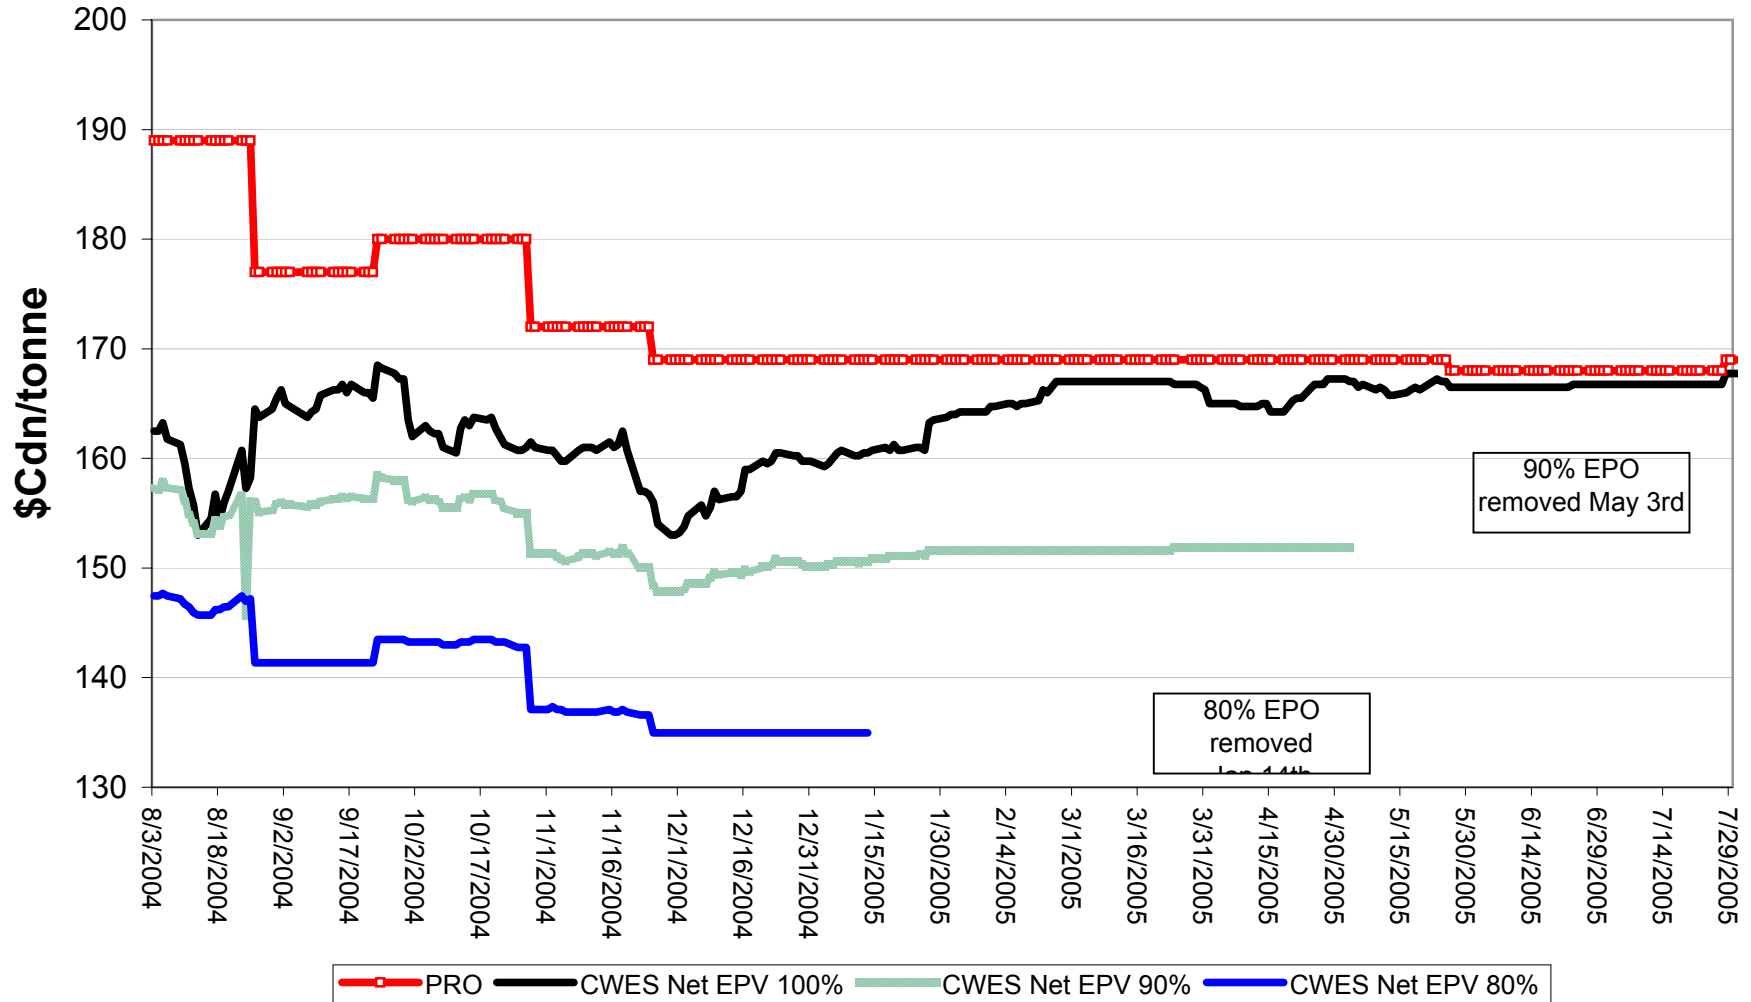

2004/05 Selected Barley 80% & 90% EPV Discounts

Sign up period: Aug. 03, 2004 to July 31, 2005

2004/05 1 CWRS 13.5 & 1 CWHW 13.5 Net 90% EPVs

Sign up period: Aug. 03, 2004 to July 31, 2005

2004/05 1 CWRS 13.5 and 1 CWHW 13.5 Net EPVs

Sign up period: Aug. 03, 2004 to July 31, 2005

2004/05 1 CWES Net EPVs

Sign up period: Aug. 03, 2004 to July 31, 2005

2004/05 1 CPSR Net EPVs

Sign up period: Aug. 03, 2004 to July 31, 2005

2004/05 1 CPSW Net EPVs

Sign up period: Aug. 03, 2004 to July 31, 2005

2004/05 1 CWRW Net EPVs

Sign up period: Aug. 03, 2004 to July 31, 2005

2004/05 1 CWSWS Net EPVs

Sign up period: Aug. 03, 2004 to July 31, 2005

2004/05 1CWAD 13.0 Net EPVs

Sign up period: Aug. 3, 2004 to July 31, 2005

2004/05 1CW Barley Net EPVs

Sign up period: Aug. 03, 2004 to July 31, 2005

2004/05 Std Select Two-Row Net EPVs

Sign up period: Aug. 03, 2004 to July 31, 2005

2004/05 Std Select Six-Row Net EPVs