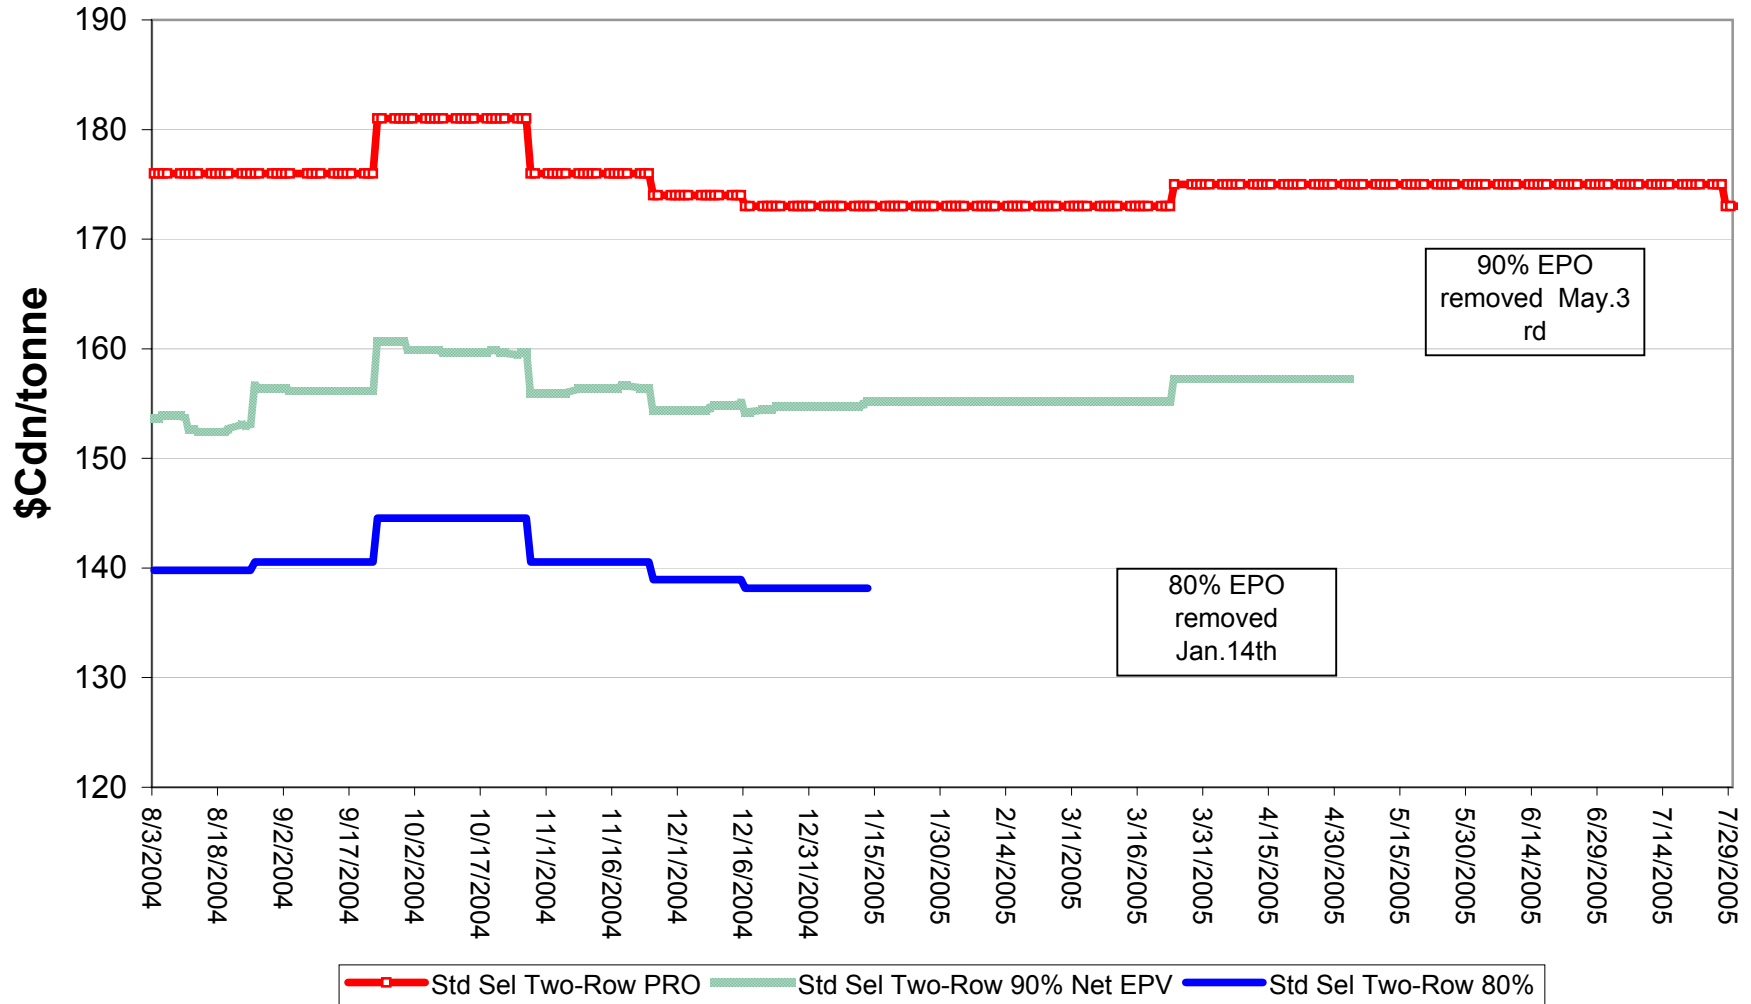

Sign up period: Aug. 03, 2004 to July 31, 2005

2004/05 1 CWRW Net EPVs

Sign up period: Aug. 03, 2004 to July 31, 2005

2004/05 1 CWSWS Net EPVs

Sign up period: Aug. 03, 2004 to July 31, 2005

2004/05 1CWAD 13.0 Net EPVs

Sign up period: Aug. 3, 2004 to July 31, 2005

2004/05 1CW Barley Net EPVs

Sign up period: Aug. 03, 2004 to July 31, 2005

2004/05 Std Select Two-Row Net EPVs

Sign up period: Aug. 03, 2004 to July 31, 2005

2004/05 Std Select Six-Row Net EPVs

Sign up period: Aug. 03, 2004 to July 31, 2005