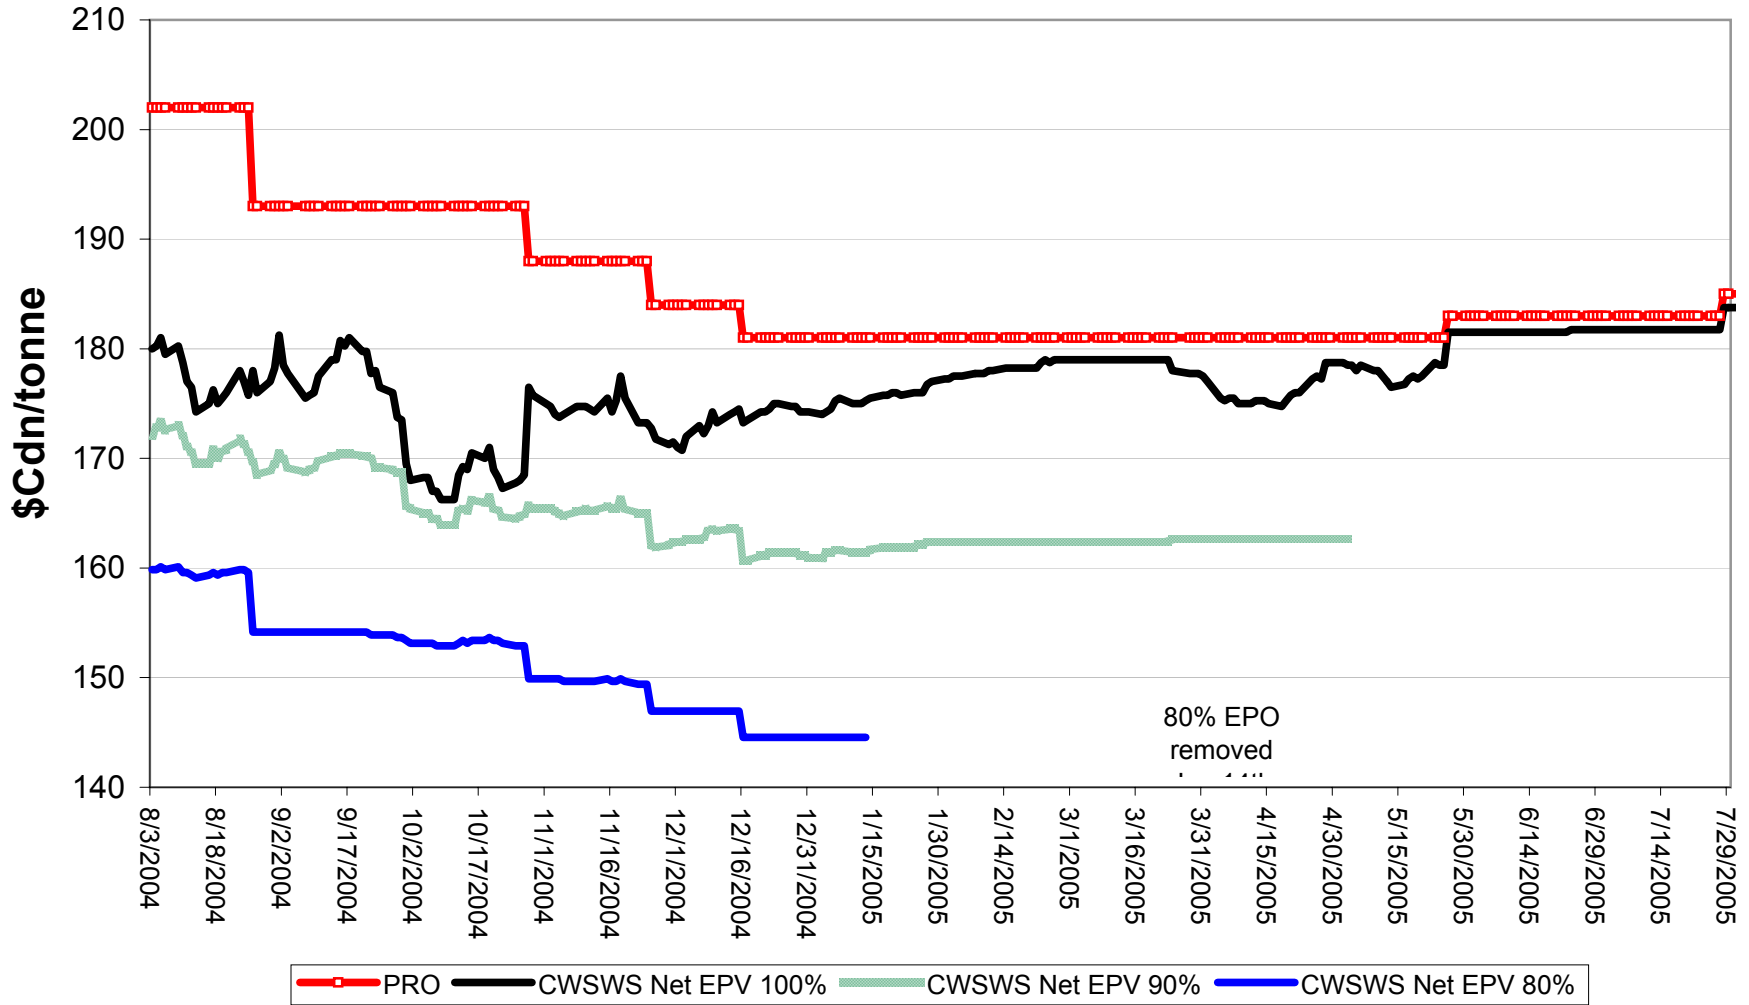

2004/05 Selected Barley 80% & 90% EPV Discounts

Sign up period: Aug. 03, 2004 to July 31, 2005

2004/05 1 CWRS 13.5 & 1 CWHW 13.5 Net 90% EPVs

Sign up period: Aug. 03, 2004 to July 31, 2005

2004/05 1 CWRS 13.5 and 1 CWHW 13.5 Net EPVs

Sign up period: Aug. 03, 2004 to July 31, 2005

2004/05 1 CWES Net EPVs

Sign up period: Aug. 03, 2004 to July 31, 2005

2004/05 1 CPSR Net EPVs

Sign up period: Aug. 03, 2004 to July 31, 2005

2004/05 1 CPSW Net EPVs

Sign up period: Aug. 03, 2004 to July 31, 2005

2004/05 1 CWRW Net EPVs

Sign up period: Aug. 03, 2004 to July 31, 2005

2004/05 1 CWSWS Net EPVs

Sign up period: Aug. 03, 2004 to July 31, 2005

2004/05 1CWAD 13.0 Net EPVs

Sign up period: Aug. 3, 2004 to July 31, 2005

2004/05 1CW Barley Net EPVs

Sign up period: Aug. 03, 2004 to July 31, 2005

2004/05 Std Select Two-Row Net EPVs

Sign up period: Aug. 03, 2004 to July 31, 2005

2004/05 Std Select Six-Row Net EPVs