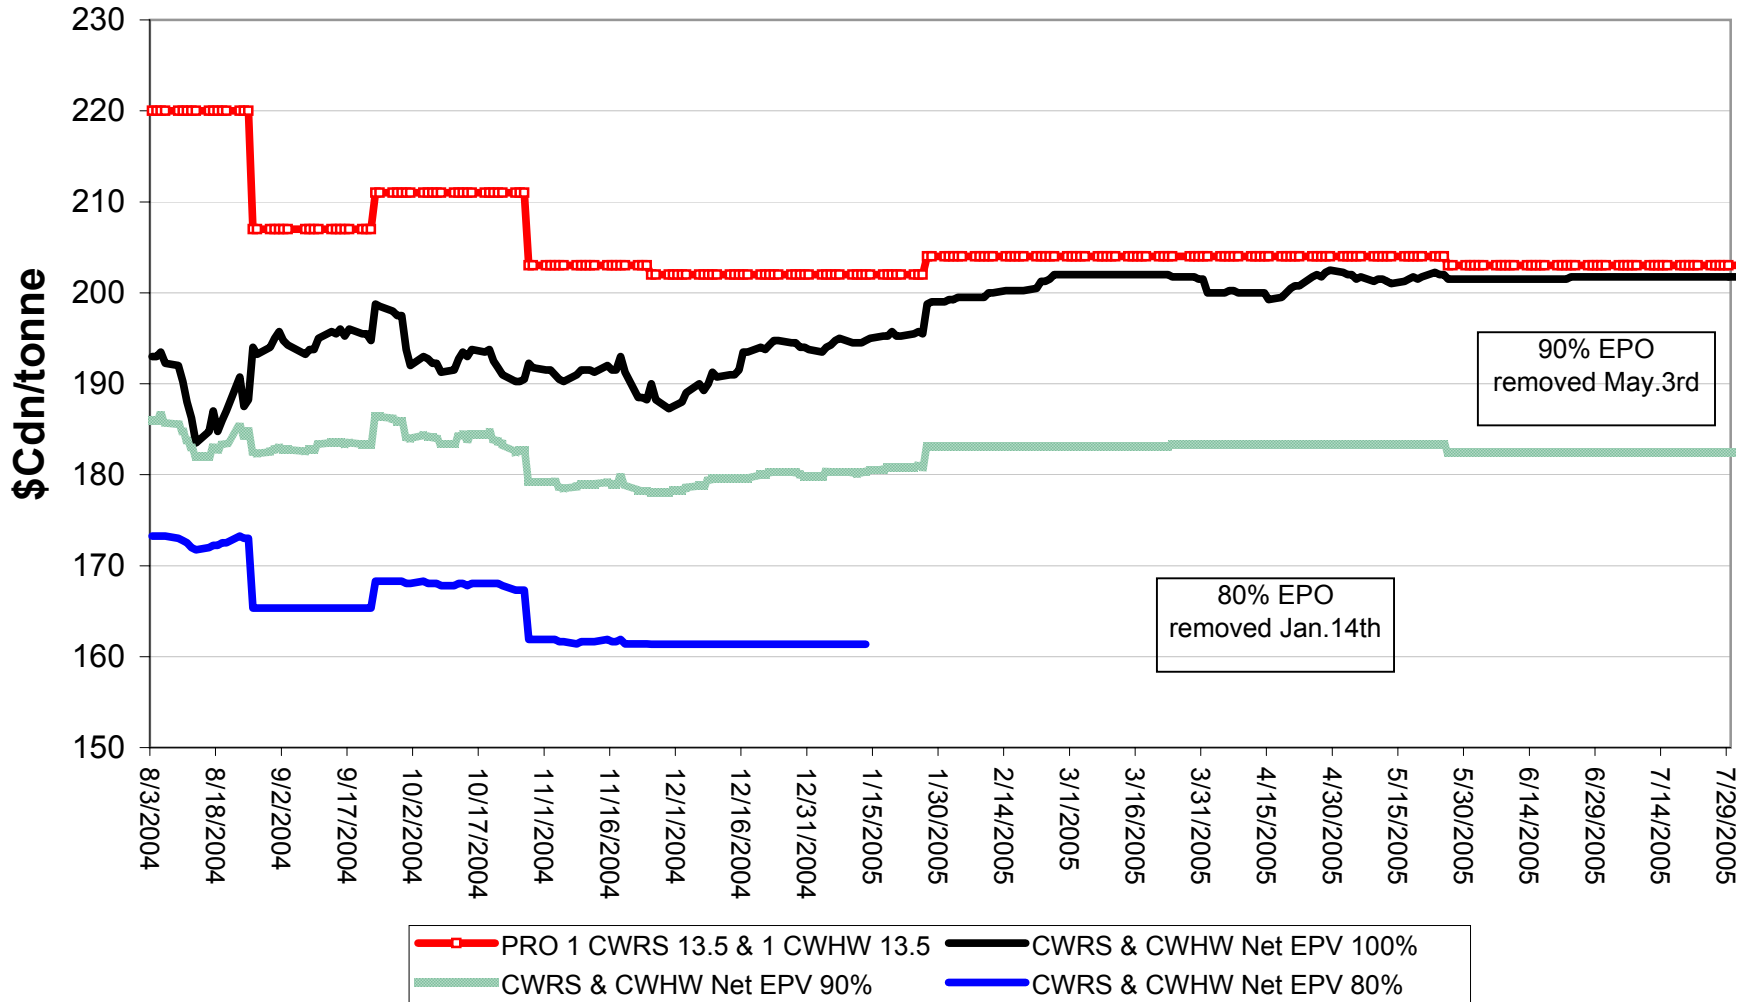

2004/05 Selected Barley 80% & 90% EPV Discounts

Sign up period: Aug. 03, 2004 to July 31, 2005

2004/05 1 CWRS 13.5 & 1 CWHW 13.5 Net 90% EPVs

Sign up period: Aug. 03, 2004 to July 31, 2005

2004/05 1 CWRS 13.5 and 1 CWHW 13.5 Net EPVs

Sign up period: Aug. 03, 2004 to July 31, 2005

2004/05 1 CWES Net EPVs

Sign up period: Aug. 03, 2004 to July 31, 2005

2004/05 1 CPSR Net EPVs

Sign up period: Aug. 03, 2004 to July 31, 2005

2004/05 1 CPSW Net EPVs

Sign up period: Aug. 03, 2004 to July 31, 2005

2004/05 1 CWRW Net EPVs

Sign up period: Aug. 03, 2004 to July 31, 2005

2004/05 1 CWSWS Net EPVs

Sign up period: Aug. 03, 2004 to July 31, 2005

2004/05 1CWAD 13.0 Net EPVs

Sign up period: Aug. 3, 2004 to July 31, 2005

2004/05 1CW Barley Net EPVs

Sign up period: Aug. 03, 2004 to July 31, 2005

2004/05 Std Select Two-Row Net EPVs

Sign up period: Aug. 03, 2004 to July 31, 2005

2004/05 Std Select Six-Row Net EPVs