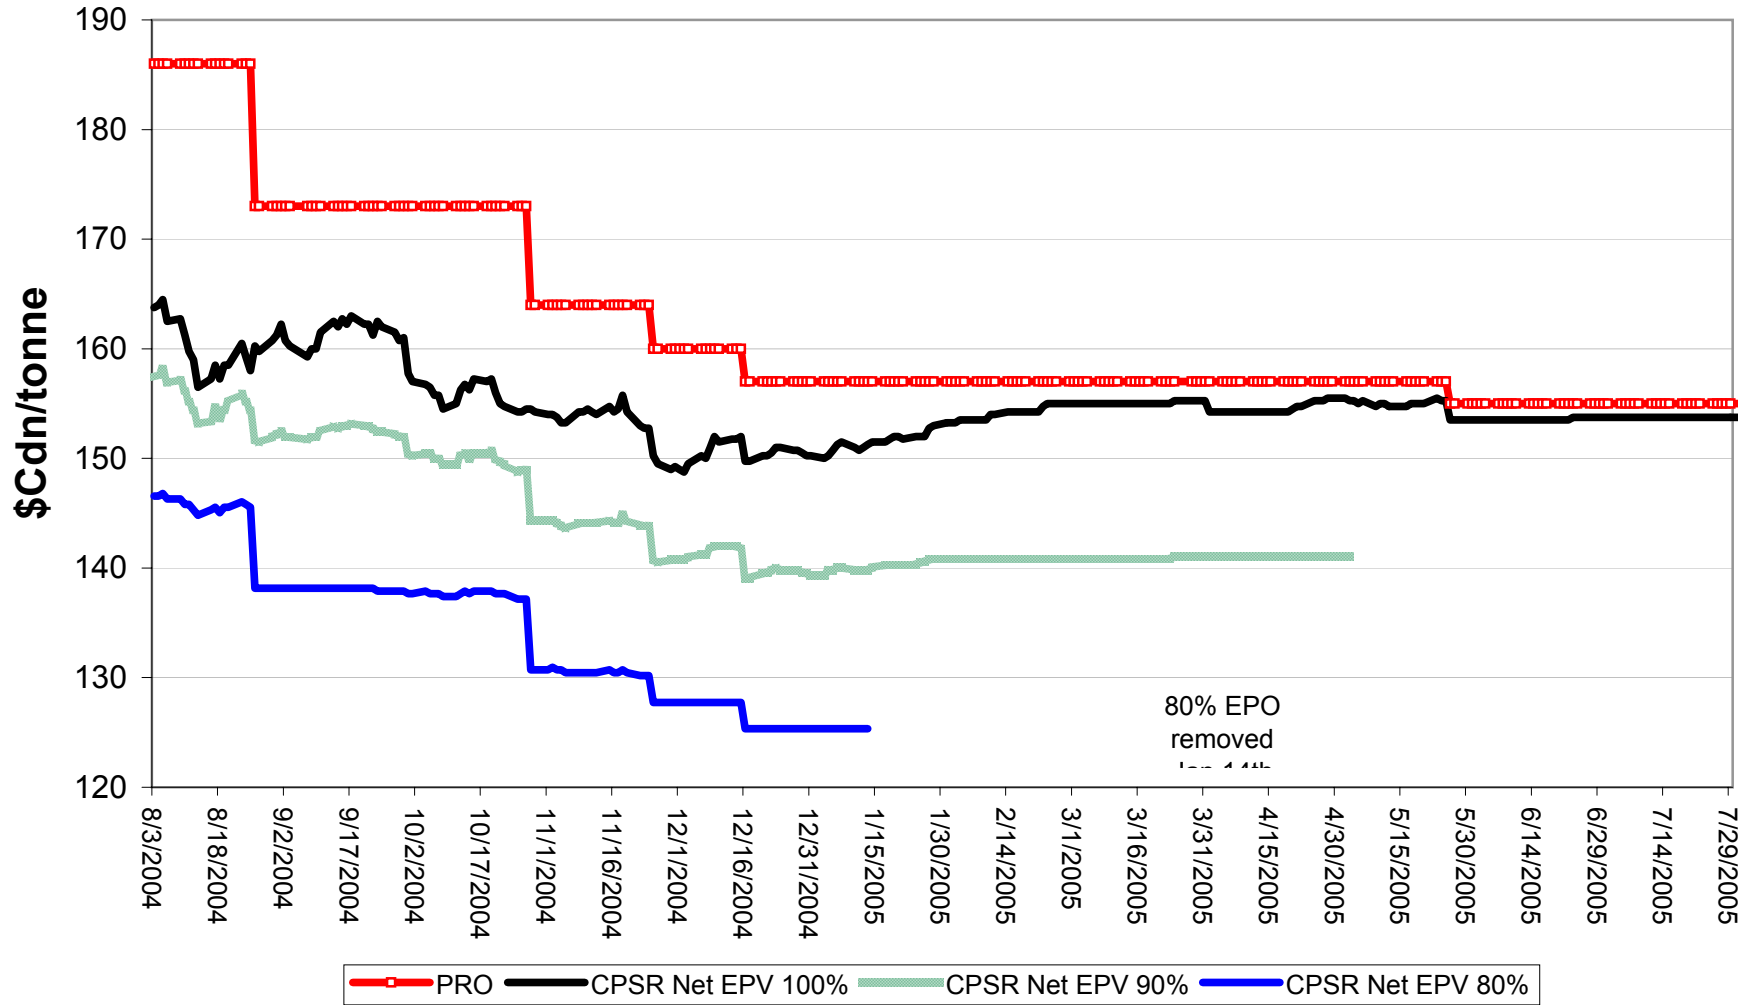

2004/05 Selected Barley 80% & 90% EPV Discounts

Sign up period: Aug. 03, 2004 to July 31, 2005

2004/05 1 CWRS 13.5 & 1 CWHW 13.5 Net 90% EPVs

Sign up period: Aug. 03, 2004 to July 31, 2005

2004/05 1 CWRS 13.5 and 1 CWHW 13.5 Net EPVs

Sign up period: Aug. 03, 2004 to July 31, 2005

2004/05 1 CWES Net EPVs

Sign up period: Aug. 03, 2004 to July 31, 2005

2004/05 1 CPSR Net EPVs

Sign up period: Aug. 03, 2004 to July 31, 2005

2004/05 1 CPSW Net EPVs

Sign up period: Aug. 03, 2004 to July 31, 2005

2004/05 1 CWRW Net EPVs

Sign up period: Aug. 03, 2004 to July 31, 2005

2004/05 1 CWSWS Net EPVs

Sign up period: Aug. 03, 2004 to July 31, 2005

2004/05 1CWAD 13.0 Net EPVs

Sign up period: Aug. 3, 2004 to July 31, 2005

2004/05 1CW Barley Net EPVs

Sign up period: Aug. 03, 2004 to July 31, 2005

2004/05 Std Select Two-Row Net EPVs

Sign up period: Aug. 03, 2004 to July 31, 2005

2004/05 Std Select Six-Row Net EPVs