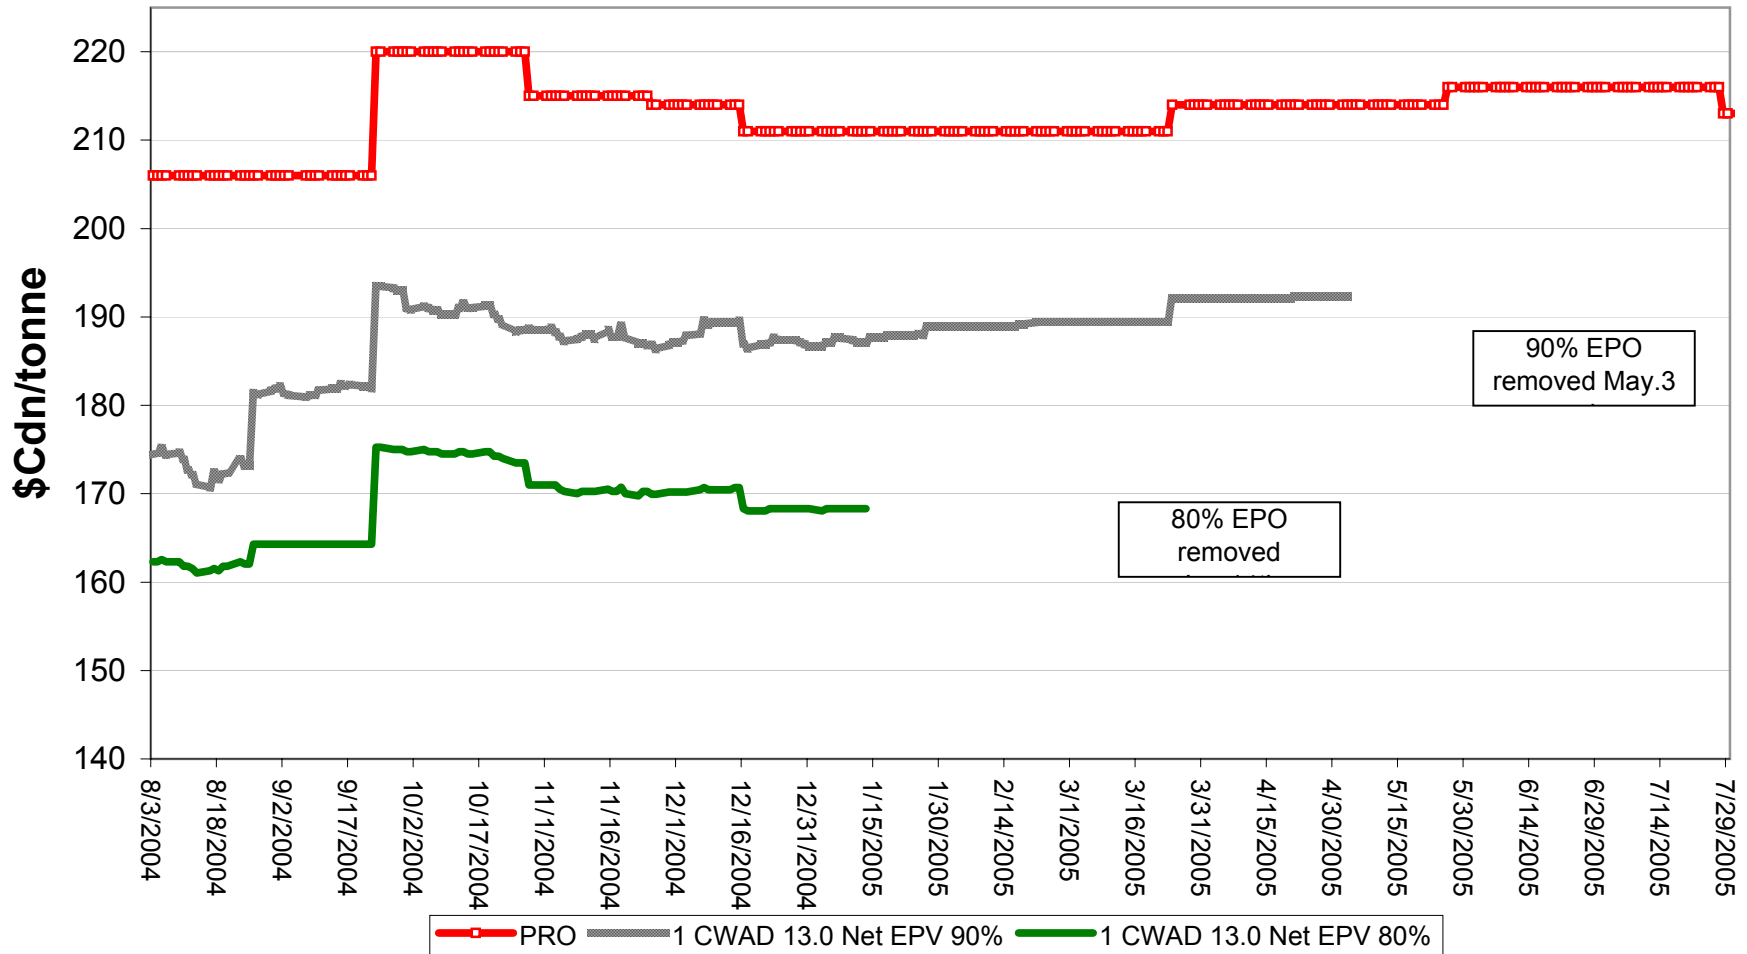

Sign up period: Aug. 03, 2004 to July 31, 2005

2004/05 1 CWES Net EPVs

Sign up period: Aug. 03, 2004 to July 31, 2005

2004/05 1 CPSR Net EPVs

Sign up period: Aug. 03, 2004 to July 31, 2005

2004/05 1 CPSW Net EPVs

Sign up period: Aug. 03, 2004 to July 31, 2005

2004/05 1 CWRW Net EPVs

Sign up period: Aug. 03, 2004 to July 31, 2005

2004/05 1 CWSWS Net EPVs

Sign up period: Aug. 03, 2004 to July 31, 2005

2004/05 1CWAD 13.0 Net EPVs

Sign up period: Aug. 3, 2004 to July 31, 2005

2004/05 1CW Barley Net EPVs

Sign up period: Aug. 03, 2004 to July 31, 2005

2004/05 Std Select Two-Row Net EPVs

Sign up period: Aug. 03, 2004 to July 31, 2005

2004/05 Std Select Six-Row Net EPVs