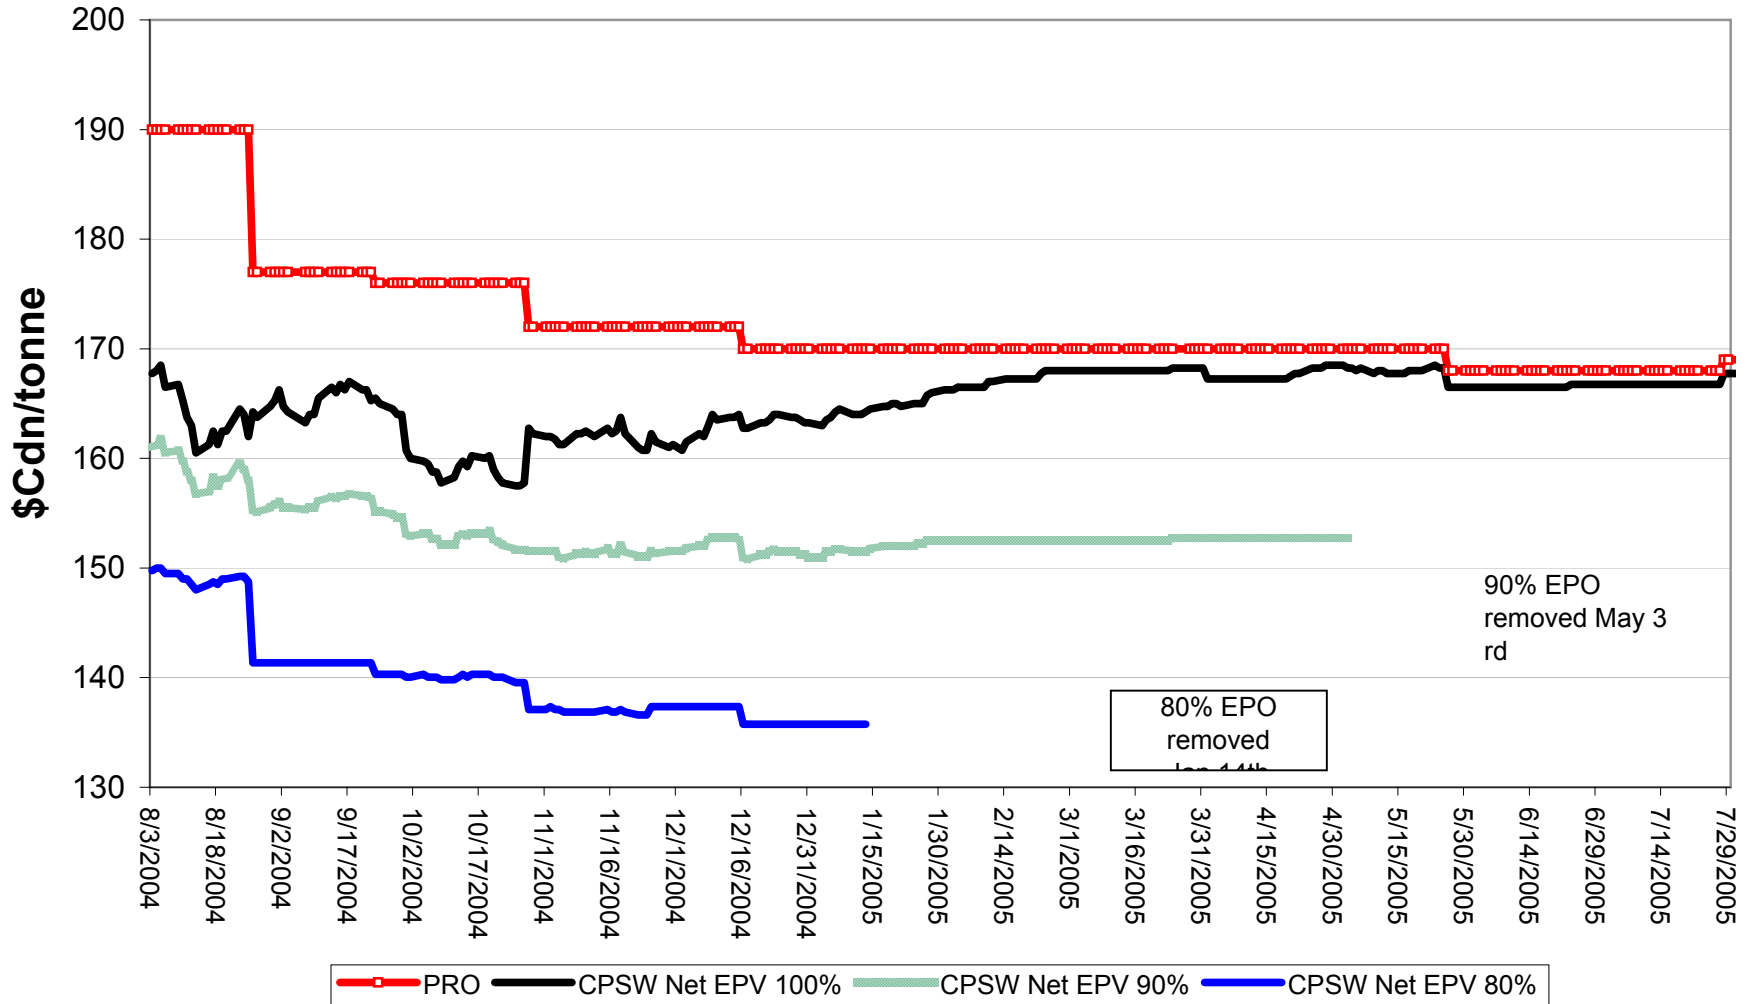

2004/05 Selected Barley 80% & 90% EPV Discounts

Sign up period: Aug. 03, 2004 to July 31, 2005

2004/05 1 CWRS 13.5 & 1 CWHW 13.5 Net 90% EPVs

Sign up period: Aug. 03, 2004 to July 31, 2005

2004/05 1 CWRS 13.5 and 1 CWHW 13.5 Net EPVs

Sign up period: Aug. 03, 2004 to July 31, 2005

2004/05 1 CWES Net EPVs

Sign up period: Aug. 03, 2004 to July 31, 2005

2004/05 1 CPSR Net EPVs

Sign up period: Aug. 03, 2004 to July 31, 2005

2004/05 1 CPSW Net EPVs

Sign up period: Aug. 03, 2004 to July 31, 2005

2004/05 1 CWRW Net EPVs

Sign up period: Aug. 03, 2004 to July 31, 2005

2004/05 1 CWSWS Net EPVs

Sign up period: Aug. 03, 2004 to July 31, 2005

2004/05 1CWAD 13.0 Net EPVs

Sign up period: Aug. 3, 2004 to July 31, 2005

2004/05 1CW Barley Net EPVs

Sign up period: Aug. 03, 2004 to July 31, 2005

2004/05 Std Select Two-Row Net EPVs

Sign up period: Aug. 03, 2004 to July 31, 2005

2004/05 Std Select Six-Row Net EPVs